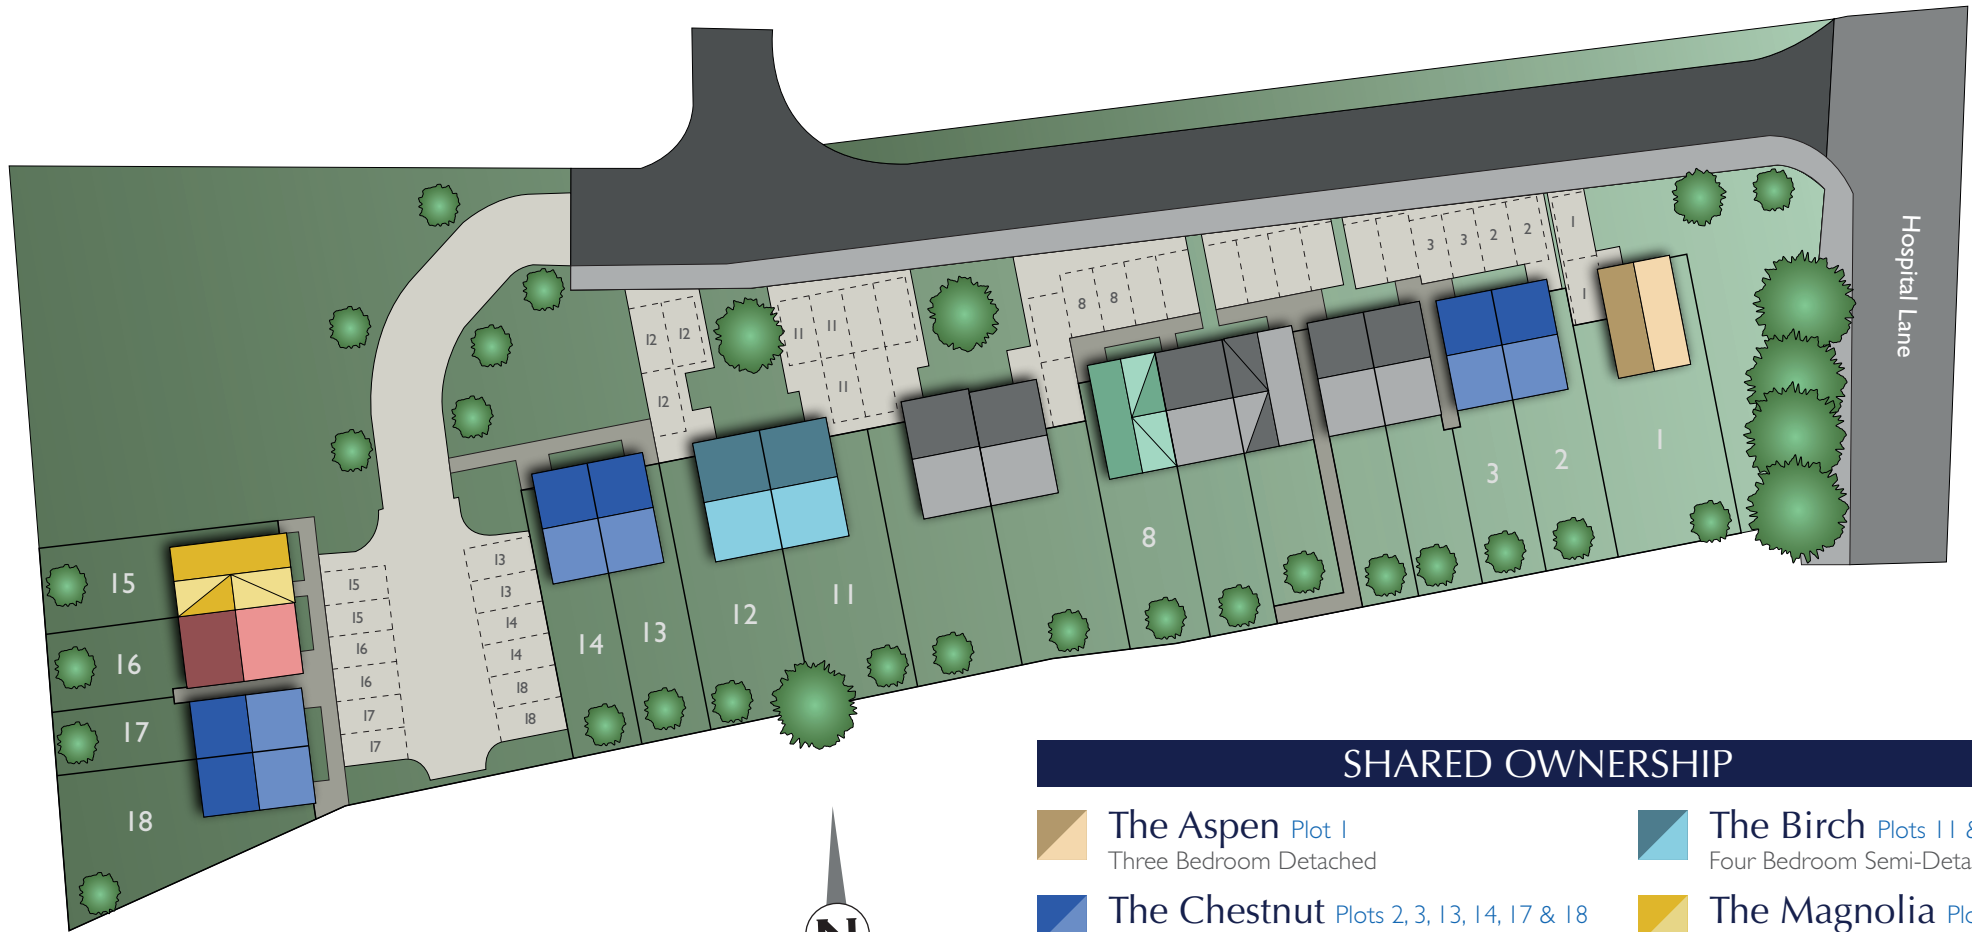

SITE PLAN

A modern development of 2, 3 & 4 bedroom new homes

Properties not available to buy through Rooftop Housing Group

SHARED OWNERSHIP

-  **The Aspen** Plot 1
Three Bedroom Detached
-  **The Chestnut** Plots 2, 3, 13, 14, 17 & 18
Two Bedroom Semi-Detached
-  **The Hazel** Plot 8
Three Bedroom End Terrace
-  **The Birch** Plots 11 & 12
Four Bedroom Semi-Detached
-  **The Magnolia** Plot 15
Three Bedroom Semi-Detached
-  **The Acorn** Plot 16
Three Bedroom Semi-Detached