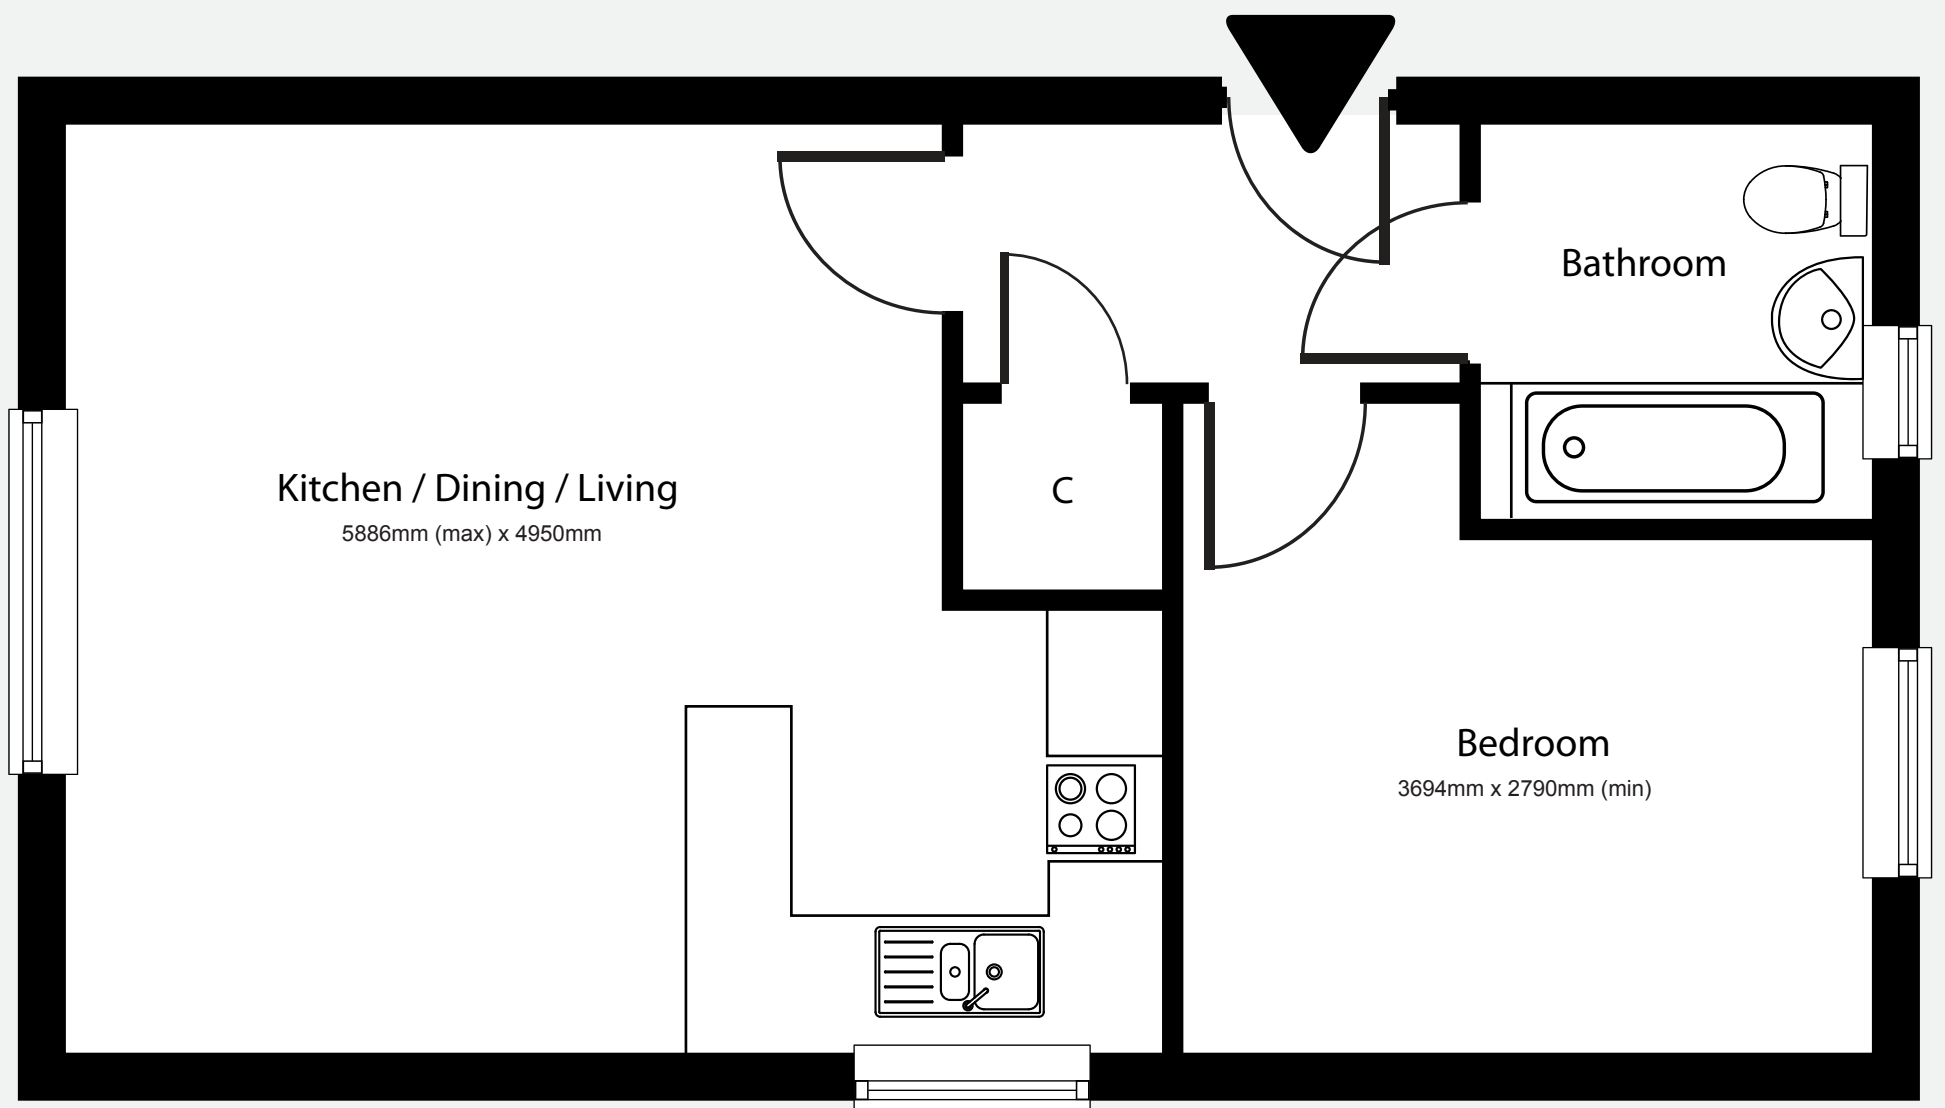

Pirton, Bedfordshire
1 bedroom flat

Plot 22

C:Cupboard

* The dimensions shown are approximate and the precise measurements may vary.
All room dimensions are to a $\pm 50\text{mm}$ (2") tolerance.