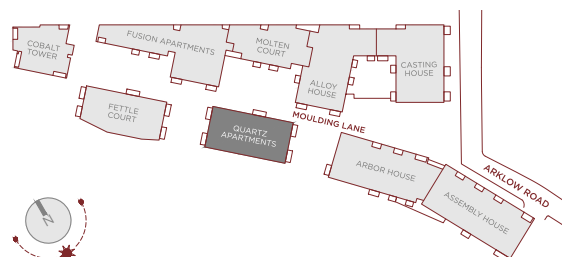

71 SQ M **767 SQ FT**

KITCHEN
 2750mm x 2300mm 9'0" x 7'7"

LIVING/DINING
 3800mm x 4950mm 12'6" x 16'3"

MASTER BEDROOM
 2800mm x 3920mm 9'2" x 12'10"

BEDROOM
 2900mm x 3920mm 9'6" x 12'10"

BATHROOM
 1820mm x 2140mm 6'0" x 7'0"

EN-SUITE
 1590mm x 2200mm 5'3" x 7'3"

W/D HEC
 1800mm x 2200mm 5'11" x 7'3"

COURTYARD GARDEN

47 SQ M **508 SQ FT**

FLOOR PLAN

LOCATION PLAN

Images are for illustrative purposes only. Accurate as at October 2016.