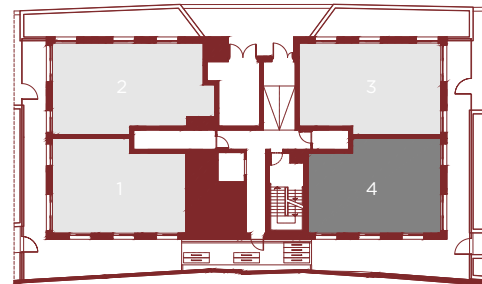

71 SQ M **767 SQ FT**

KITCHEN
 2750mm x 2300mm 9'0" x 7'7"

LIVING/DINING
 3800mm x 4950mm 12'6" x 16'3"

MASTER BEDROOM
 2800mm x 3920mm 9'2" x 12'10"

BEDROOM
 2900mm x 3920mm 9'6" x 12'10"

BATHROOM
 1820mm x 2140mm 6'0" x 7'0"

EN-SUITE
 1590mm x 2200mm 5'3" x 7'3"

W/D HEC
 1800mm x 2200mm 5'11" x 7'3"

COURTYARD GARDEN

47 SQ M **508 SQ FT**

FLOOR PLAN

LOCATION PLAN

Images are for illustrative purposes only. Accurate as at October 2016.