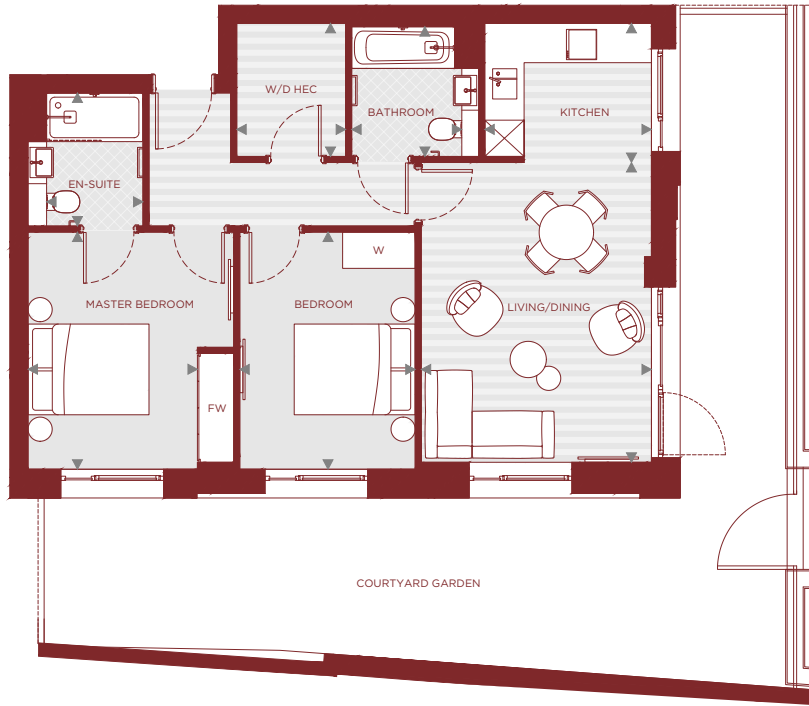

ANTHOLOGY
DEPTFORD FOUNDRY
 Built from London

4 QUARTZ APARTMENTS
GROUND FLOOR

KEY

- C CUPBOARD
- FW FITTED WARDROBE
- W SPACE FOR WARDROBE
- W/D WASHER/DRYER
- HEC HEATING, ELECTRICAL COMPONENTS

INTERNAL DIMENSIONS

71 SQ M **767 SQ FT**

KITCHEN
 2750mm x 2300mm 9'0" x 7'7"

LIVING/DINING
 3800mm x 4950mm 12'6" x 16'3"

MASTER BEDROOM
 2800mm x 3920mm 9'2" x 12'10"

BEDROOM
 2900mm x 3920mm 9'6" x 12'10"

BATHROOM
 1820mm x 2140mm 6'0" x 7'0"

EN-SUITE
 1590mm x 2200mm 5'3" x 7'3"

W/D HEC
 1800mm x 2200mm 5'11" x 7'3"

COURTYARD GARDEN

47 SQ M **508 SQ FT**

FLOOR PLAN

LOCATION PLAN

Images are for illustrative purposes only. Accurate as at October 2016.