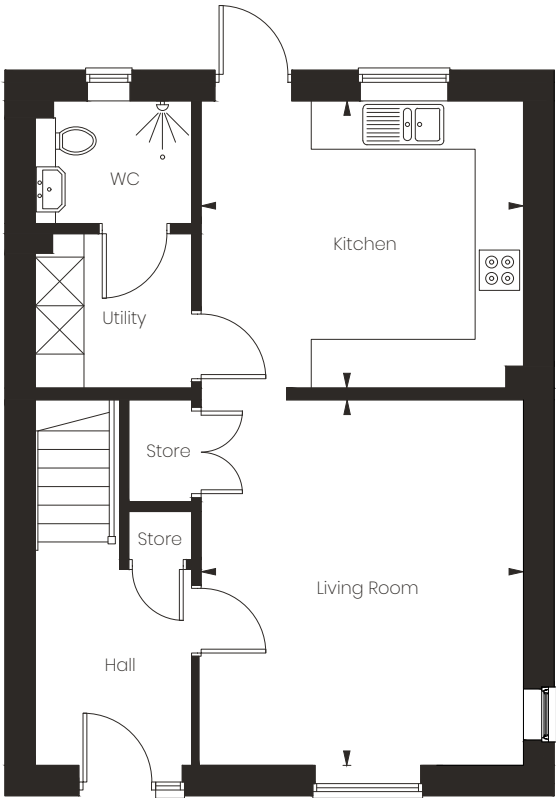

HALO PHASE 3, CAMBRIDGESHIRE

Three Bedroom House

Plot 171

Ground Floor

First Floor

DIMENSIONS

Kitchen	4.03m x 3.61m	13'3" x 11'10"
Living Room	4.57m x 4.03m	15'0" x 13'3"
Master Bedroom	3.68m x 3.10m	12'1" x 10'2"
Bedroom 2	3.97m x 2.84m	13'0" x 9'4"
Bedroom 3	3.10m x 2.32m	10'2" x 7'7"