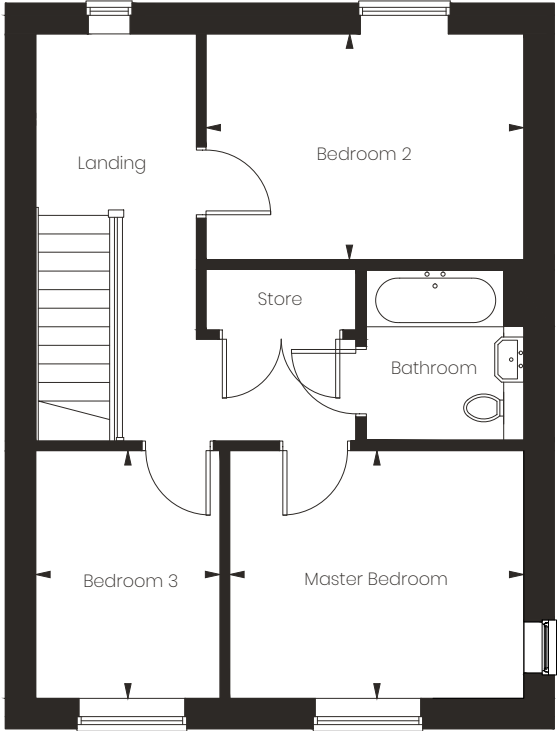

HALO PHASE 3, CAMBRIDGESHIRE

Three Bedroom House

Plot 171

Ground Floor

First Floor

DIMENSIONS

Kitchen	4.03m x 3.61m	13'3" x 11'10"
Living Room	4.57m x 4.03m	15'0" x 13'3"
Master Bedroom	3.68m x 3.10m	12'1" x 10'2"
Bedroom 2	3.97m x 2.84m	13'0" x 9'4"
Bedroom 3	3.10m x 2.32m	10'2" x 7'7"