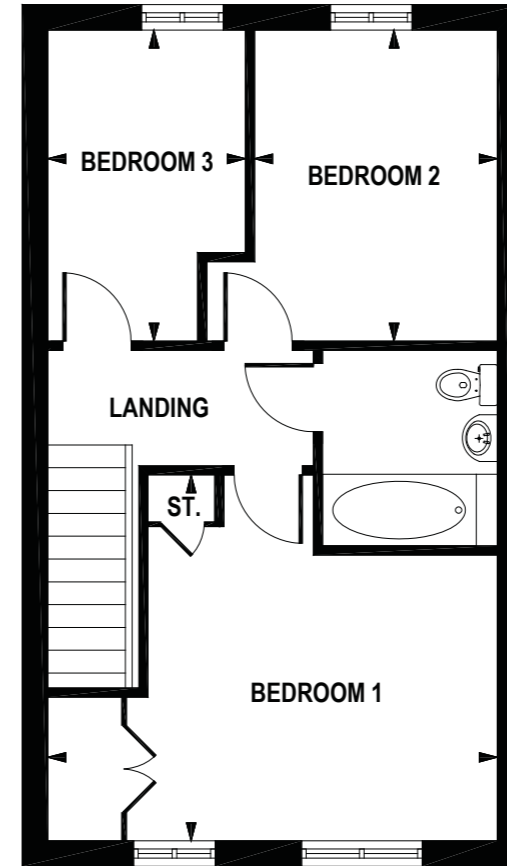

GROUND FLOOR

FIRST FLOOR

	METRIC	IMPERIAL
LOUNGE / DINING ROOM	4.92m x 3.93m (max)	16'3 x 12'11 (max)
KITCHEN	3.40m x 2.78m	11'2 x 9'2
BEDROOM 1	4.92m (max) x 4.01m	16'3 (max) x 13'3
BEDROOM 2	3.41m x 2.66m	11'3 x 8'9
BEDROOM 3	3.41m x 2.17m (max)	11'3 x 7'2 (max)