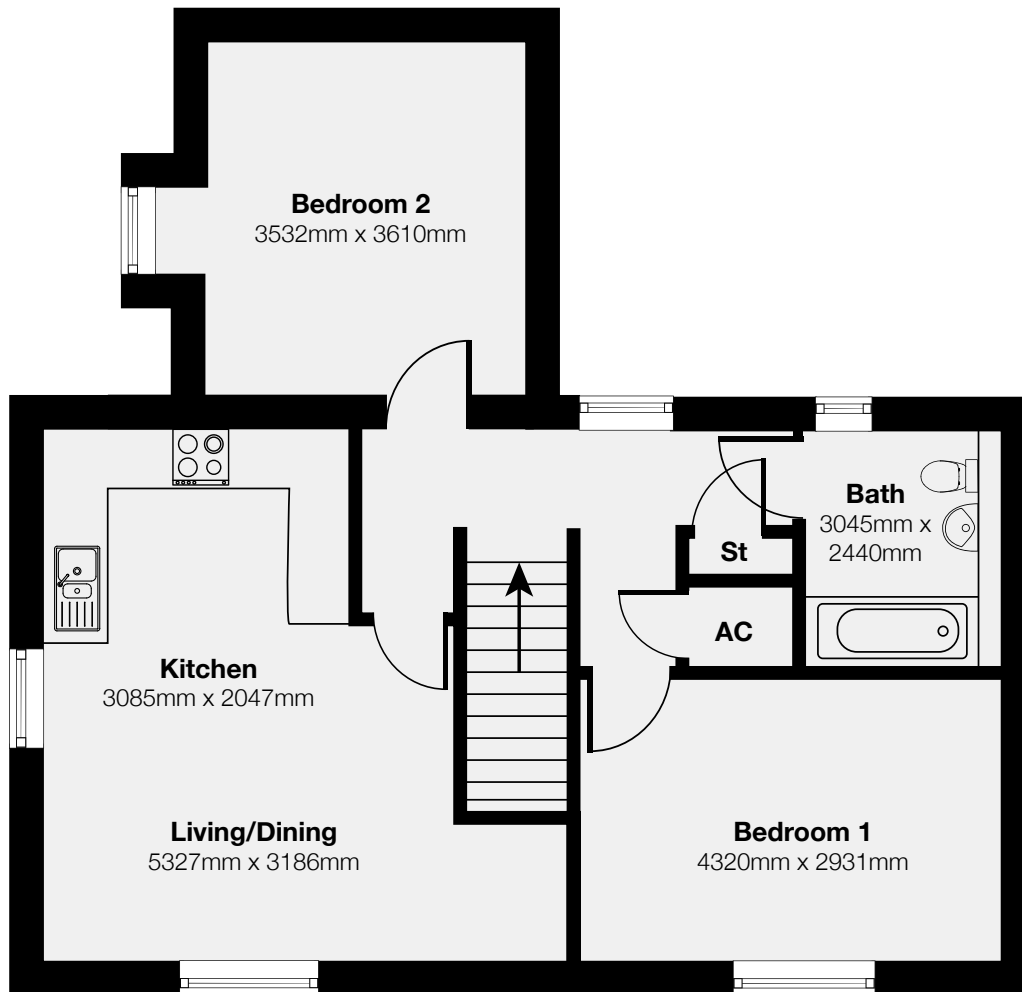

**Gallon Drive**, Buntingford  
2 bedroom Flat • First Floor  
Plot: 49

**AC:** Airing Cupboard **St:** Store

The dimensions shown are approximate and the precise measurements may vary.  
All room dimensions are to a +50mm (2") tolerance.