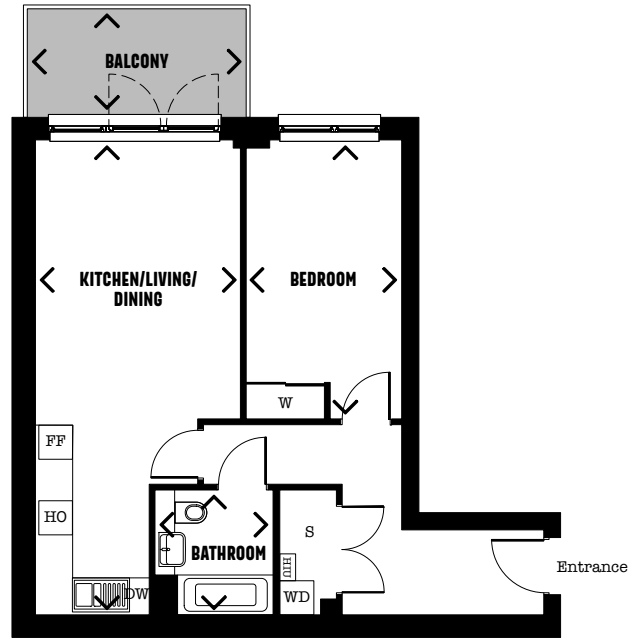

Type 42

1 bedroom apartment

DIMENSIONS

ROOM	METRIC	IMPERIAL
Kitchen/Living/Dining	8.34m x 3.61m	27'5" x 11'10"
Bedroom	4.92m x 2.74m	16'2" x 9'0"
Bathroom	2.20m x 2.10m	7'3" x 6'11"
TOTAL AREA	57.82 SQ M	622 SQ FT
Balcony	3.99m x 1.97m	13'1" x 6'6"

PLOT LOCATOR

BLOCK
M

FLOOR
1

PLOT
M10

FLOORPLAN KEY

HO Hob	DW Dishwasher	HIU Heat Interface Unit	S Store
WD Washer/Dryer	FF Fridge Freezer		W Wardrobe