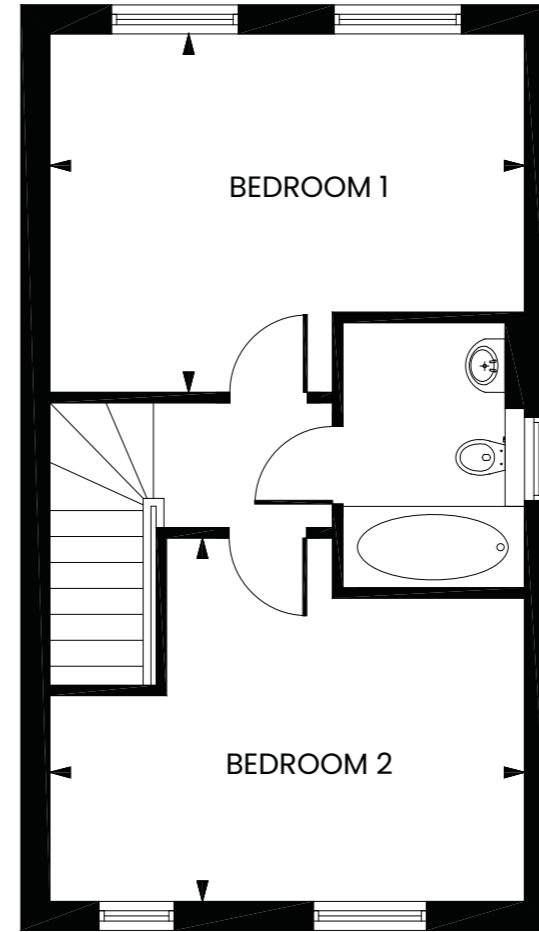

GROUND FLOOR

FIRST FLOOR

	METRIC	IMPERIAL
LIVING ROOM	3.61m x 3.55m (max)	11'10 x 11'8 (max)
KITCHEN / DINING ROOM	4.55m x 3.26m	14'11 x 10'8
BEDROOM 1	4.55m x 3.43m (max)	14'11 x 11'3 (max)
BEDROOM 2	4.55m (max) x 3.47m (max)	14'11 (max) x 11'5 (max)