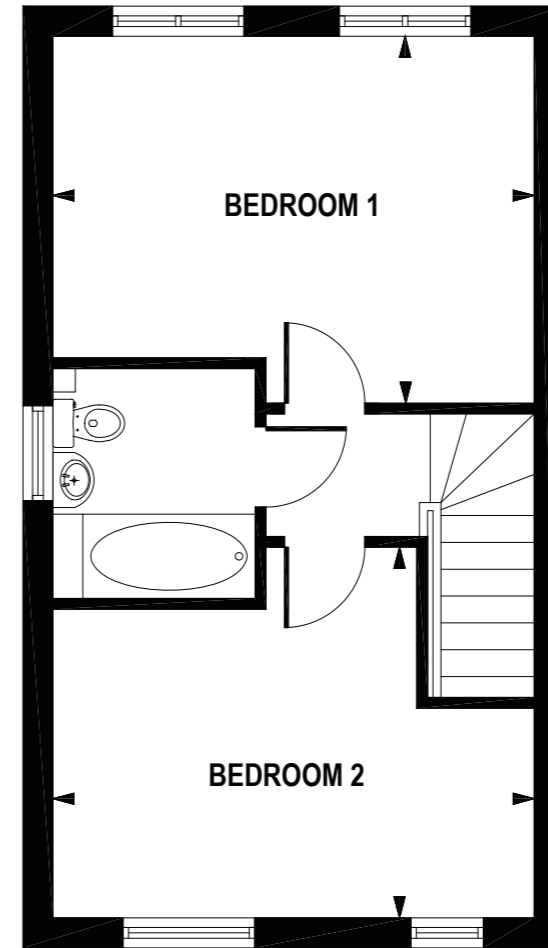

**GROUND FLOOR**

**FIRST FLOOR**

	METRIC	IMPERIAL
LIVING ROOM	3.56m x 3.44m (max)	11'9 x 11'4 (max)
KITCHEN / DINING ROOM	4.49m x 3.24m (max)	14'9 x 10'8 (max)
BEDROOM 1	4.49m x 3.42m(max)	14'9 x 11'3 (max)
BEDROOM 2	4.49m x 3.45m(max)	14'9 x 11'5(max)