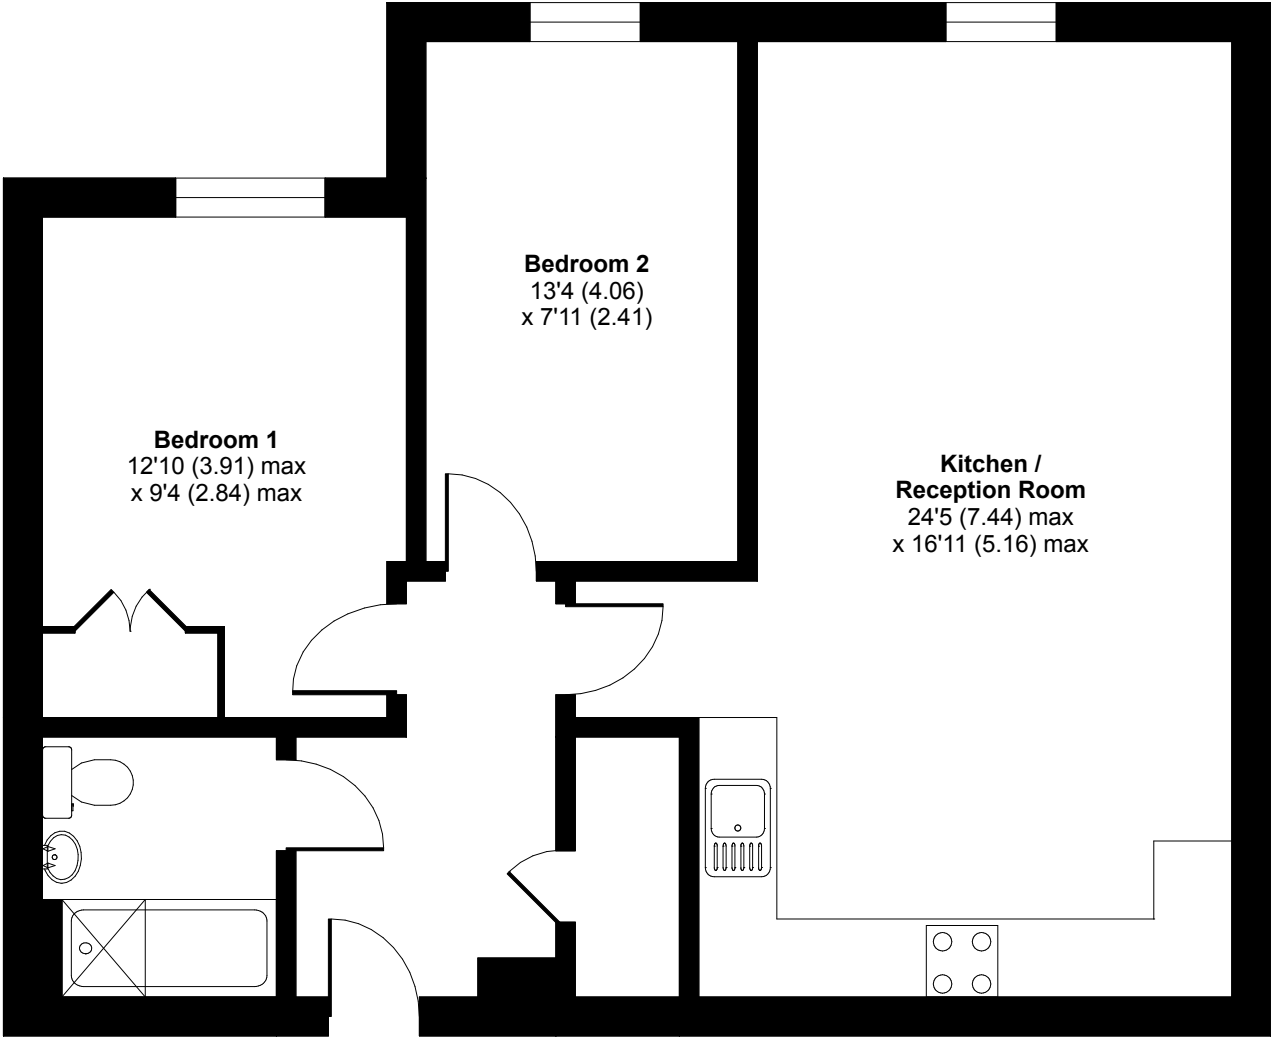

Beaumaris Gardens, London, SE19

Approximate Area = 703 sq ft / 65.3 sq m

For identification only - Not to scale

SECOND FLOOR