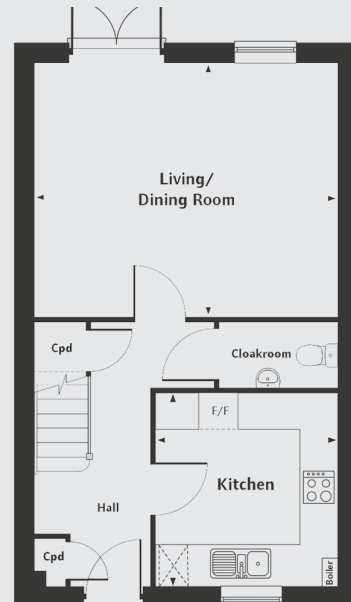

Contact us:

T: 0800 030 8888

E: contactus@yourpersonahome.com

W: yourpersonahome.com

The Manse Collection, A59 York Road, Knaresborough, HG5 OSP

Specification includes

- Modern Symphony kitchen
- Integrated oven and hob
- Integrated extractor hood
- Handy downstairs cloakroom
- Turf and fencing to rear garden
- Off street parking

Ground floor

Living/Dining Room	4.94m x 4.13m
Kitchen	3.14m x 2.95m

First floor

Bedroom 1	4.11m x 2.69m
Bedroom 2	4.30m x 2.69m
Bedroom 3	2.89m x 2.15m

F/F = Fridge/Freezer
LH = Loft hatch