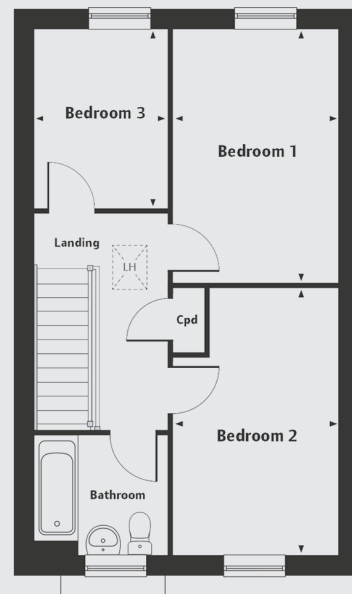

Contact us:

T: 0800 030 8888

E: contactus@yourpersonahome.com

W: yourpersonahome.com

The Manse Collection, A59 York Road, Knaresborough, HG5 OSP

Specification includes

- Modern Symphony kitchen
- Integrated oven and hob
- Integrated extractor hood
- Handy downstairs cloakroom
- Turf and fencing to rear garden
- Off street parking

Ground floor

Living/Dining Room	4.94m x 4.13m
Kitchen	3.14m x 2.95m

First floor

Bedroom 1	4.11m x 2.69m
Bedroom 2	4.30m x 2.69m
Bedroom 3	2.89m x 2.15m

F/F = Fridge/Freezer
LH = Loft hatch