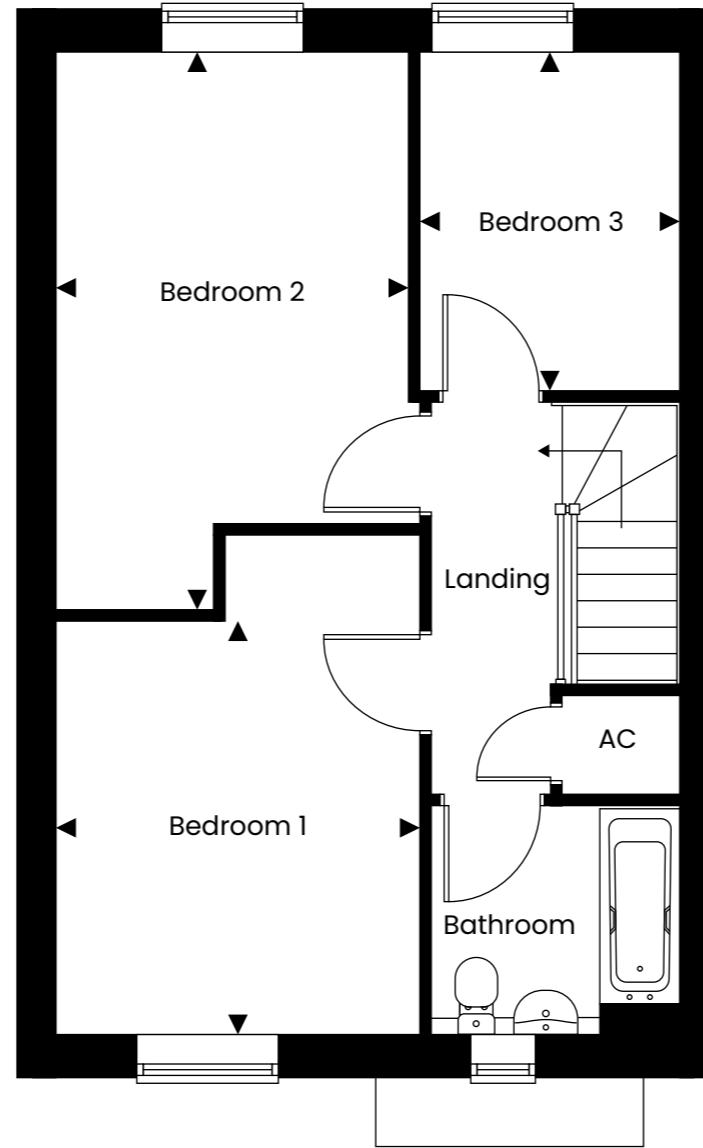

Ground Floor

First Floor

DIMENSIONS

Lounge/Dining	5.50m x 4.27m	18'00" x 14'00"
Kitchen	3.13m x 2.66m	10'03" x 8'08"
Bedroom 1	3.65m x 3.22m	11'11" x 10'06"
Bedroom 2	4.90m x 3.12m	16'00" x 10'02"
Bedroom 3	2.99m x 2.31m	9'09" x 7'06"