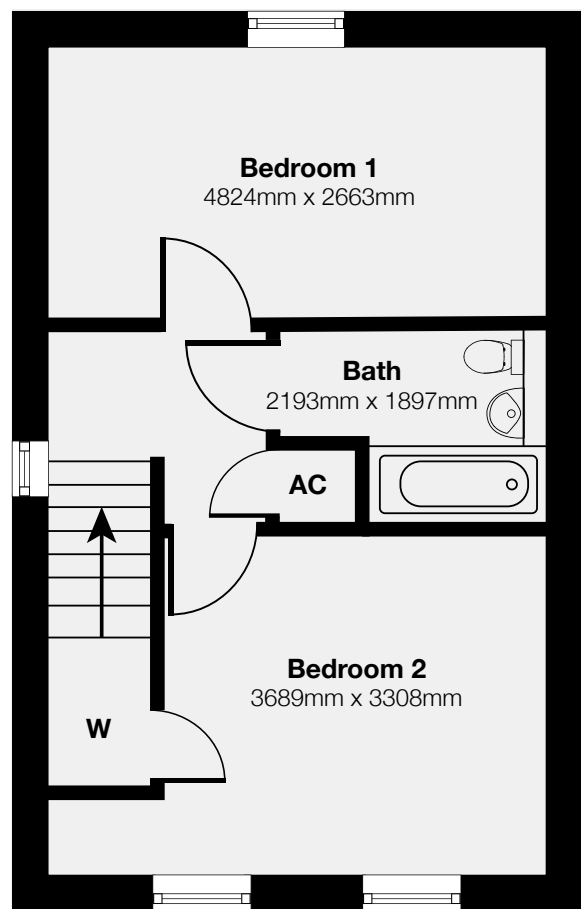

**Gallon Drive**, Buntingford  
2 bedroom Home  
Plots: 32, 33, 45, 46, 47 & 48

**AC:** Airing Cupboard **W:** Wardroe

The dimensions shown are approximate and the precise measurements may vary.  
All room dimensions are to a +50mm (2") tolerance.