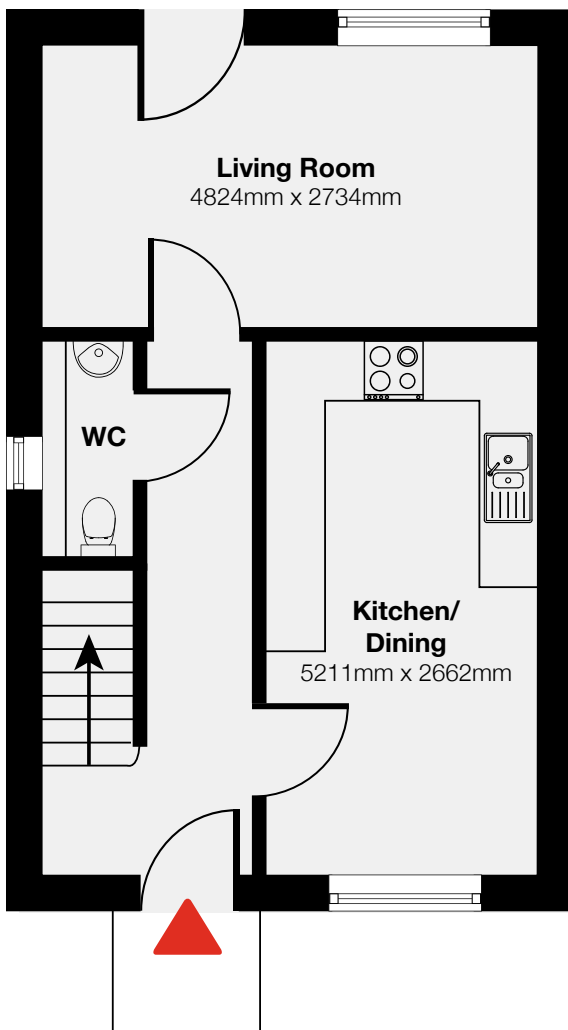

**Gallon Drive**, Buntingford  
2 bedroom Home  
Plots: 32, 33, 45, 46, 47 & 48

**AC:** Airing Cupboard **W:** Wardroe

The dimensions shown are approximate and the precise measurements may vary.  
All room dimensions are to a +50mm (2") tolerance.