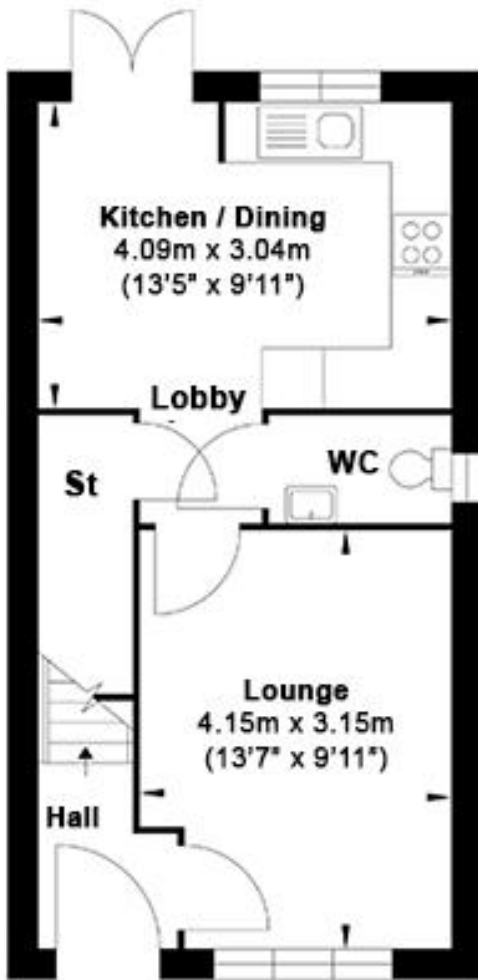

Foxlow Fields

PLOT 93

Ground Floor

First Floor

KEY - St Storage WC Cloakroom

Whilst every attempt has been made to ensure the accuracy of the floor plan contained here, measurements of doors, windows, rooms and any other items are approximate and no responsibility is taken for any error, omission, or mis-statement. This plan is for illustrative purposes only and should be used as such by any prospective purchaser. The services, systems and appliances shown have not been tested and no guarantee as to their operability or efficiency can be given.