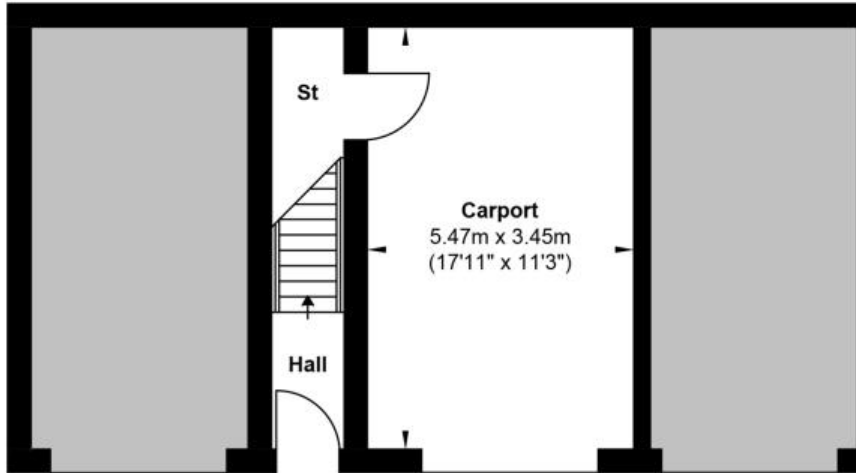

# Gilden Park (Barratt Homes)

BED ROOMS  
2  
BED ROOMS

PLOT 196

## Ground Floor

## First Floor

Gross Internal Floor Area : 57.0 m2 ... 613 ft2

KEY - St Storage

Whilst every attempt has been made to ensure the accuracy of the floor plan contained here, measurements of doors, windows, rooms and any other items are approximate and no responsibility is taken for any error, omission, or mis-statement. This plan is for illustrative purposes only and should be used as such by any prospective purchaser. The services, systems and appliances shown have not been tested and no guarantee as to their operability or efficiency can be given.