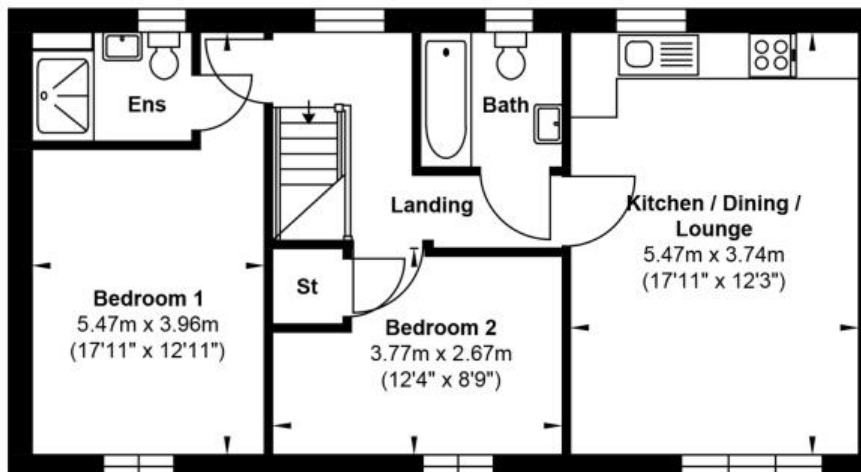

# Gilden Park (Barratt Homes)

BED ROOMS  
2  
BED ROOMS

PLOT 196

## Ground Floor

## First Floor

Gross Internal Floor Area : 57.0 m2 ... 613 ft2

KEY - St Storage

Whilst every attempt has been made to ensure the accuracy of the floor plan contained here, measurements of doors, windows, rooms and any other items are approximate and no responsibility is taken for any error, omission, or mis-statement. This plan is for illustrative purposes only and should be used as such by any prospective purchaser. The services, systems and appliances shown have not been tested and no guarantee as to their operability or efficiency can be given.