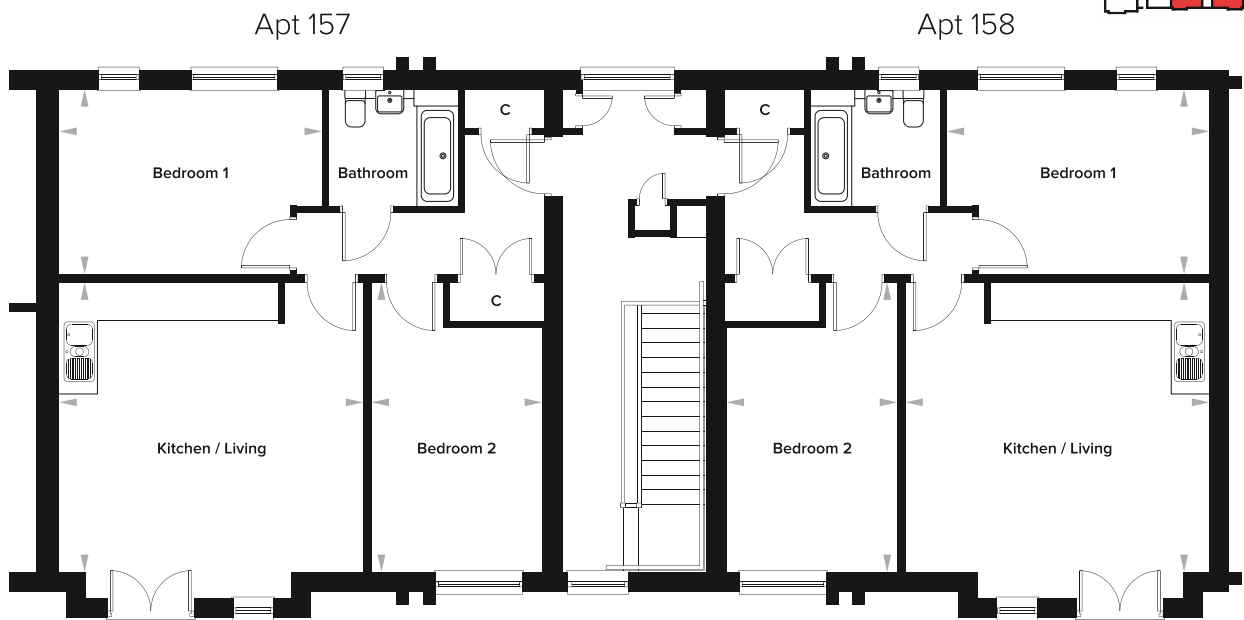

## 2 Bedroom Apartment Second Floor

### Second Floor

Kitchen/Living	5240mm x 4954mm	17' 2" x 16' 3"	Bedroom 1	4525mm x 3172mm	14' 10" x 10' 5"
Bathroom	2195mm x 1995mm	7' 2" x 6' 6"	Bedroom 2	2970mm x 4954mm	9' 9" x 16' 3"