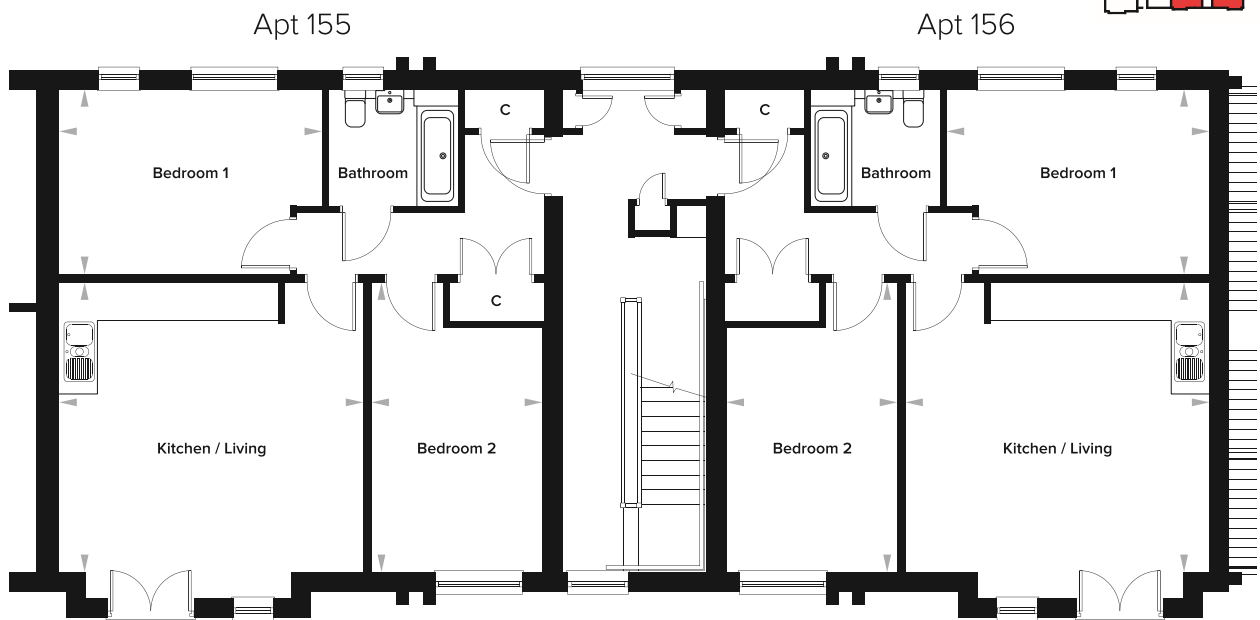

Sutton Wood, Langley, Maidstone, Kent

2 Bedroom Apartment First Floor

First Floor

Kitchen/Living	5240mm x 4954mm	17' 2" x 16' 3"	Bedroom 1	4525mm x 3172mm	14' 10" x 10' 5"
Bathroom	2195mm x 1995mm	7' 2" x 6' 6"	Bedroom 2	2970mm x 4954mm	9' 9" x 16' 3"