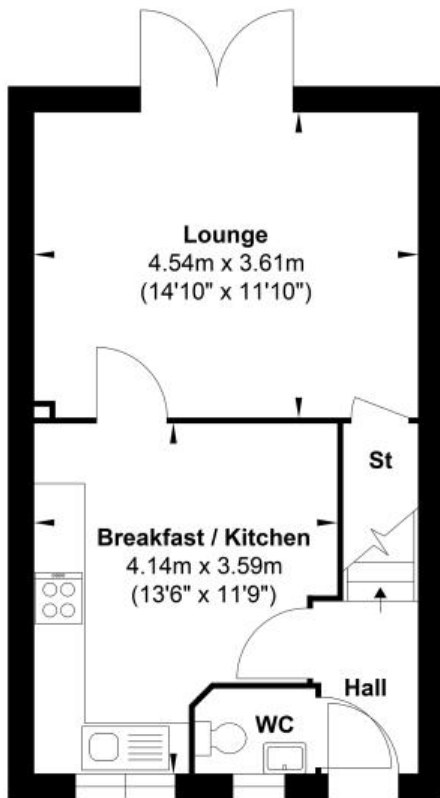

Foxlow Fields

PLOT 91 & 92 (opp)

Ground Floor

First Floor

KEY - St Storage C Cupboard A/C Airing cupboard W Wardrobe WC Cloakroom

Whilst every attempt has been made to ensure the accuracy of the floor plan contained here, measurements of doors, windows, rooms and any other items are approximate and no responsibility is taken for any error, omission, or mis-statement. This plan is for illustrative purposes only and should be used as such by any prospective purchaser. The services, systems and appliances shown have not been tested and no guarantee as to their operability or efficiency can be given.