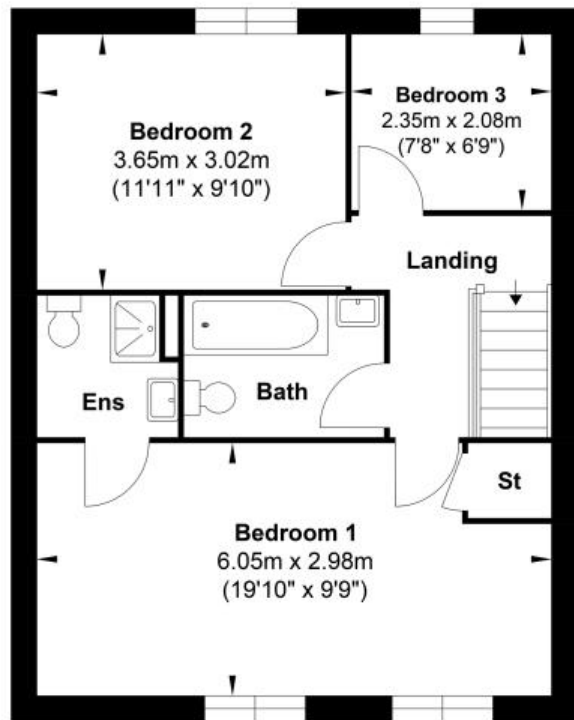

Foxlow Fields

PLOT 91 & 92 (opp)

Ground Floor

First Floor

KEY - St Storage C Cupboard A/C Airing cupboard W Wardrobe WC Cloakroom

Whilst every attempt has been made to ensure the accuracy of the floor plan contained here, measurements of doors, windows, rooms and any other items are approximate and no responsibility is taken for any error, omission, or mis-statement. This plan is for illustrative purposes only and should be used as such by any prospective purchaser. The services, systems and appliances shown have not been tested and no guarantee as to their operability or efficiency can be given.