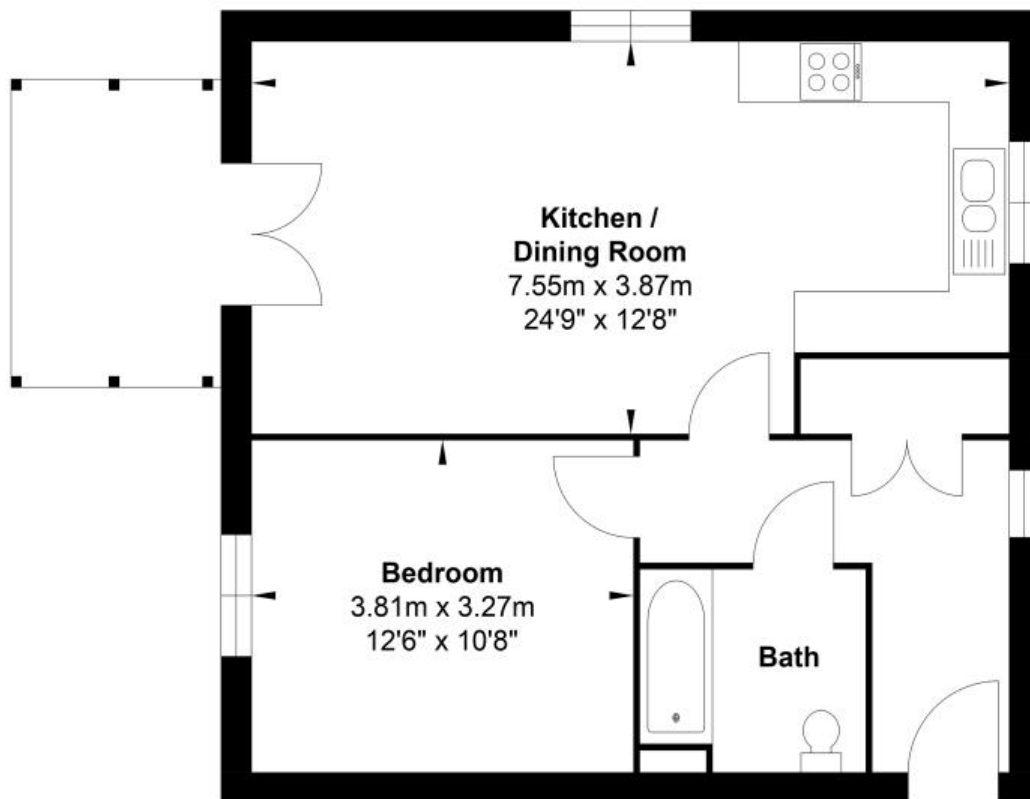

Emmbrook Place

PLOT 402, 405, 408

Block E

Gross Internal Floor Area : 54.39 m2 ... 585.44 ft2

KEY - S Stairs C Cupboard A/C Airing cupboard W Wardrobe WC Cloakroom

Whilst every attempt has been made to ensure the accuracy of the floor plan contained here, measurements of doors, windows, rooms and any other items are approximate and no responsibility is taken for any error, omission, or mis-statement. This plan is for illustrative purposes only and should be used as such by any prospective purchaser. The services, systems and appliances shown have not been tested and no guarantee as to their operability or efficiency can be given.