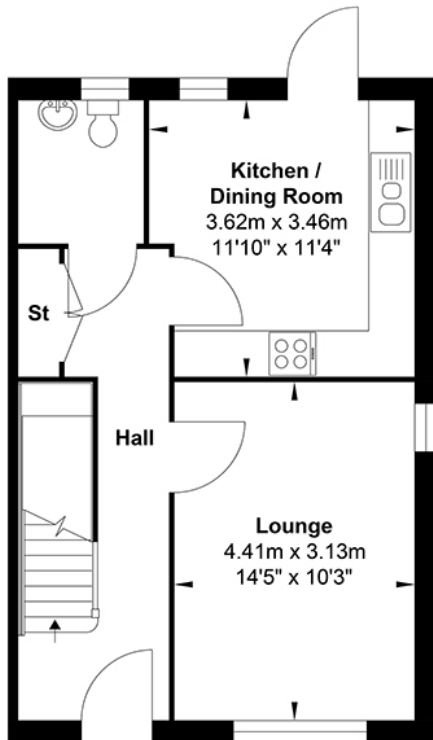

Watermans Park

BEDROOMS
2
BEDROOMS

PLOT 167 & 171 (AS) 170 & 173 (OPP)

Ground Floor

First Floor

Gross Internal Floor Area : 83.40 m2 ...897.71 ft2

KEY - S Stairs C Cupboard A/C Airing cupboard W Wardrobe WC Cloakroom

Whilst every attempt has been made to ensure the accuracy of the floor plan contained here, measurements of doors, windows, rooms and any other items are approximate and no responsibility is taken for any error, omission, or mis-statement. This plan is for illustrative purposes only and should be used as such by any prospective purchaser. The services, systems and appliances shown have not been tested and no guarantee as to their operability or efficiency can be given.