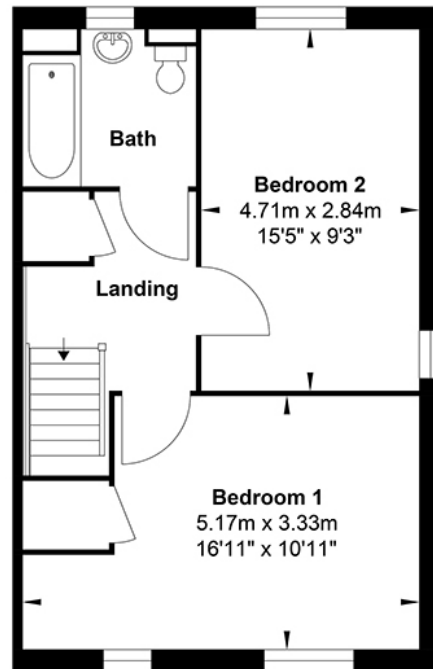

Watermans Park

BEDROOMS
2
BEDROOMS

PLOT 167 & 171 (AS) 170 & 173 (OPP)

Ground Floor

First Floor

Gross Internal Floor Area : 83.40 m2 ...897.71 ft2

KEY - S Stairs C Cupboard A/C Airing cupboard W Wardrobe WC Cloakroom

Whilst every attempt has been made to ensure the accuracy of the floor plan contained here, measurements of doors, windows, rooms and any other items are approximate and no responsibility is taken for any error, omission, or mis-statement. This plan is for illustrative purposes only and should be used as such by any prospective purchaser. The services, systems and appliances shown have not been tested and no guarantee as to their operability or efficiency can be given.