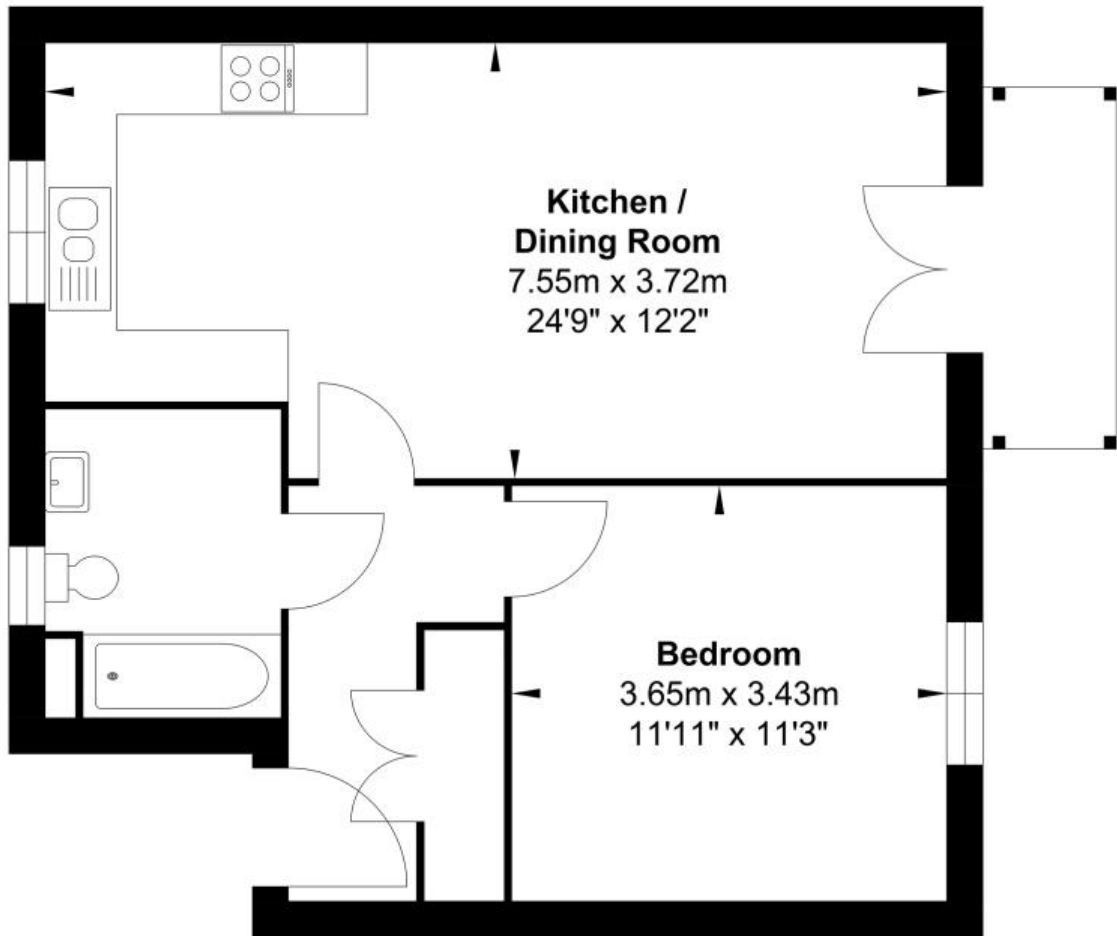

Emmbrook Place

PLOT 426

Block H

Gross Internal Floor Area : 51.26 m2 ... 552 ft2

KEY - S Stairs C Cupboard A/C Airing cupboard W Wardrobe WC Cloakroom

Whilst every attempt has been made to ensure the accuracy of the floor plan contained here, measurements of doors, windows, rooms and any other items are approximate and no responsibility is taken for any error, omission, or mis-statement. This plan is for illustrative purposes only and should be used as such by any prospective purchaser. The services, systems and appliances shown have not been tested and no guarantee as to their operability or efficiency can be given.