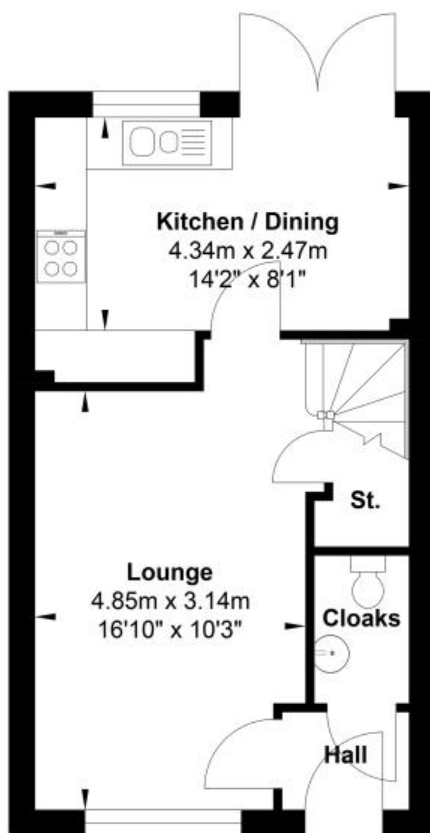

Durose Country Park

BED ROOMS
3
BED ROOMS

PLOT 170

Ground Floor

First Floor

Gross Internal Floor Area : 80.48 m2 ... 866 sqft

KEY - S Stairs C Cupboard A/C Airing cupboard W Wardrobe WC Cloakroom

Whilst every attempt has been made to ensure the accuracy of the floor plan contained here, measurements of doors, windows, rooms and any other items are approximate and no responsibility is taken for any error, omission, or mis-statement. This plan is for illustrative purposes only and should be used as such by any prospective purchaser. The services, systems and appliances shown have not been tested and no guarantee as to their operability or efficiency can be given.