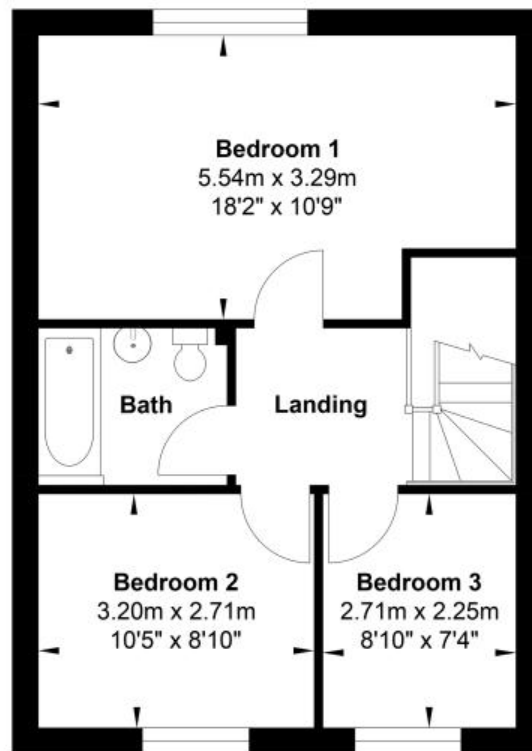

Durose Country Park

BED ROOMS
3
BED ROOMS

PLOT 170

Ground Floor

First Floor

Gross Internal Floor Area : 80.48 m2 ... 866 sqft

KEY - S Stairs C Cupboard A/C Airing cupboard W Wardrobe WC Cloakroom

Whilst every attempt has been made to ensure the accuracy of the floor plan contained here, measurements of doors, windows, rooms and any other items are approximate and no responsibility is taken for any error, omission, or mis-statement. This plan is for illustrative purposes only and should be used as such by any prospective purchaser. The services, systems and appliances shown have not been tested and no guarantee as to their operability or efficiency can be given.