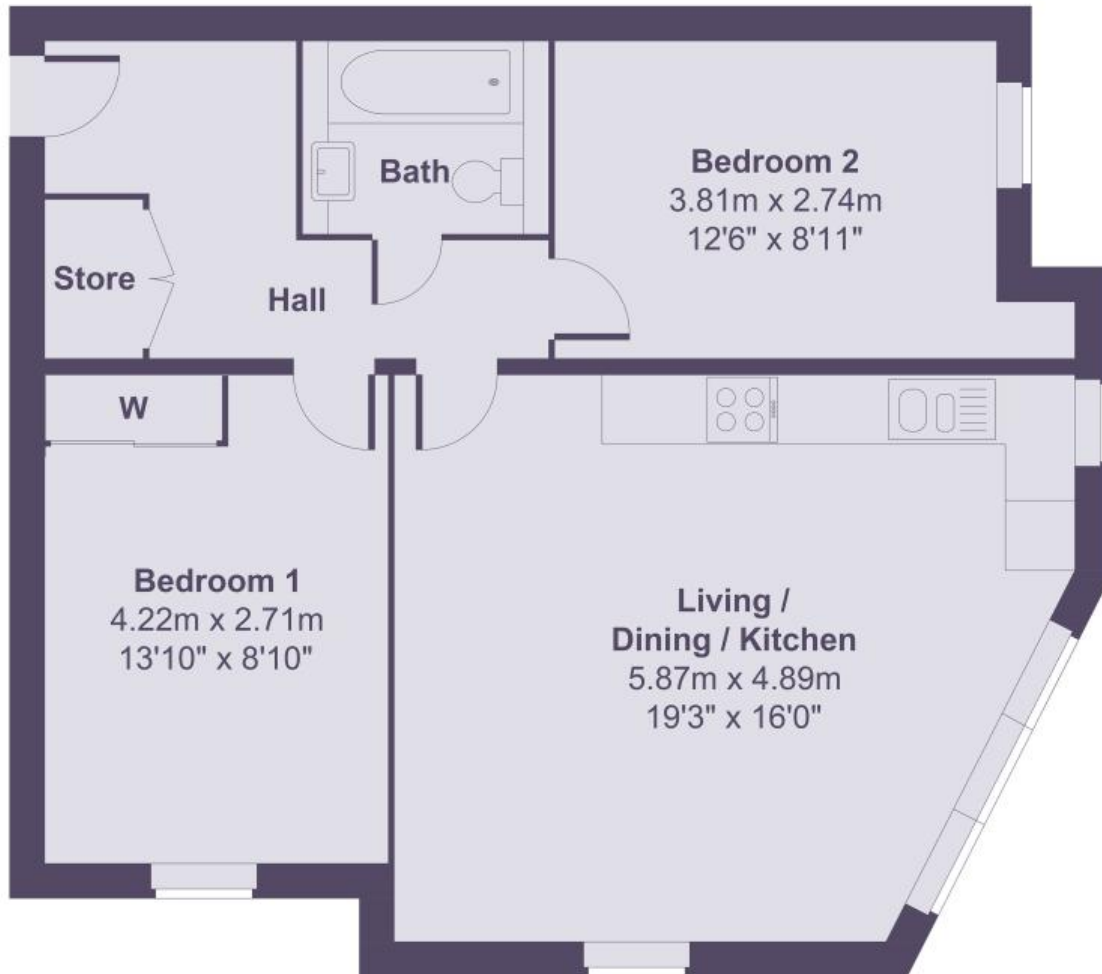

Birch Gate

PLOT 9

TOTAL INTERNAL AREA area 64.97 sq/m 699.33 sq/ft

KEY - W Wardrobe

Whilst every attempt has been made to ensure the accuracy of the floor plan contained here, measurements of doors, windows, rooms and any other items are approximate and no responsibility is taken for any error, omission, or mis-statement. This plan is for illustrative purposes only and should be used as such by any prospective purchaser. The services, systems and appliances shown have not been tested and no guarantee as to their operability or efficiency can be given.