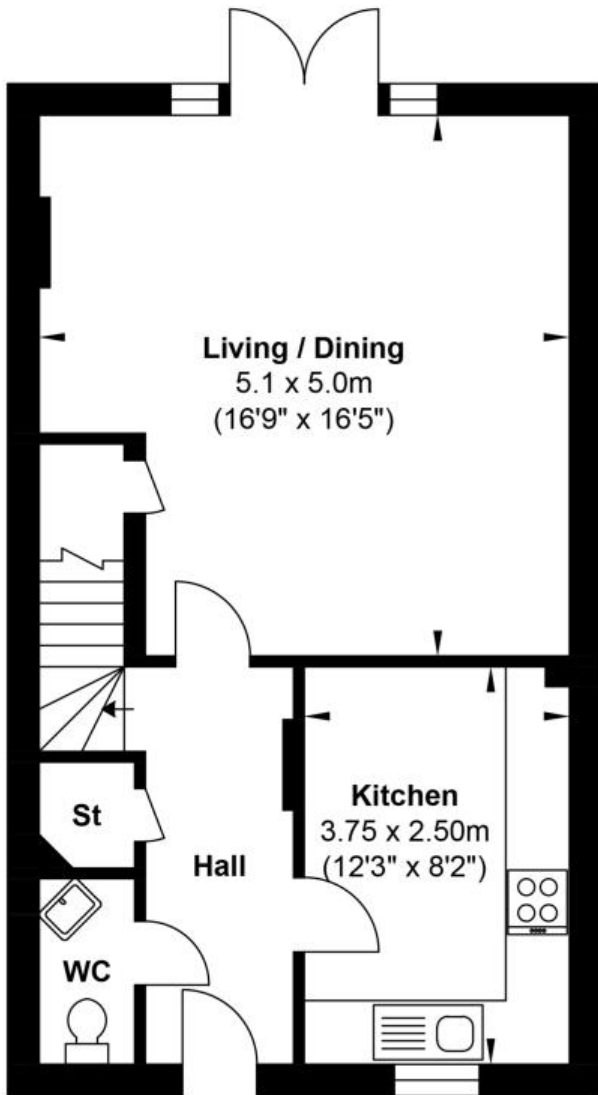

Heathfield Nook

BED ROOMS
3
BED ROOMS

PLOT 195

Ground Floor

First Floor

Gross Internal Floor Area : 89.5 m2 ... 963.37 ft2

KEY - S Stairs C Cupboard A/C Airing cupboard W Wardrobe WC Cloakroom

Whilst every attempt has been made to ensure the accuracy of the floor plan contained here, measurements of doors, windows, rooms and any other items are approximate and no responsibility is taken for any error, omission, or mis-statement. This plan is for illustrative purposes only and should be used as such by any prospective purchaser. The services, systems and appliances shown have not been tested and no guarantee as to their operability or efficiency can be given.