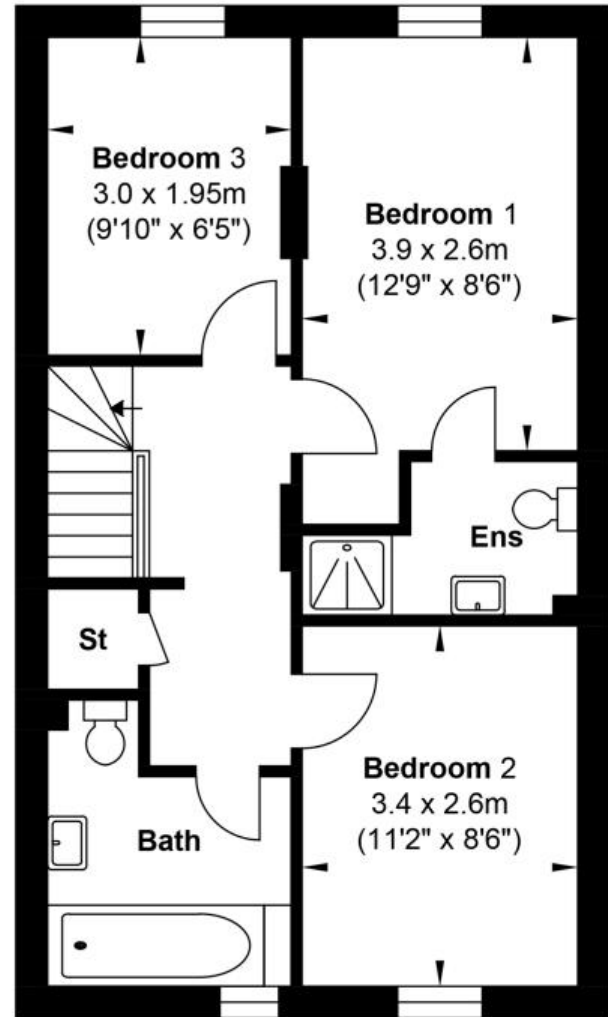

Heathfield Nook

BED ROOMS
3
BED ROOMS

PLOT 195

Ground Floor

First Floor

Gross Internal Floor Area : 89.5 m2 ... 963.37 ft2

KEY - S Stairs C Cupboard A/C Airing cupboard W Wardrobe WC Cloakroom

Whilst every attempt has been made to ensure the accuracy of the floor plan contained here, measurements of doors, windows, rooms and any other items are approximate and no responsibility is taken for any error, omission, or mis-statement. This plan is for illustrative purposes only and should be used as such by any prospective purchaser. The services, systems and appliances shown have not been tested and no guarantee as to their operability or efficiency can be given.