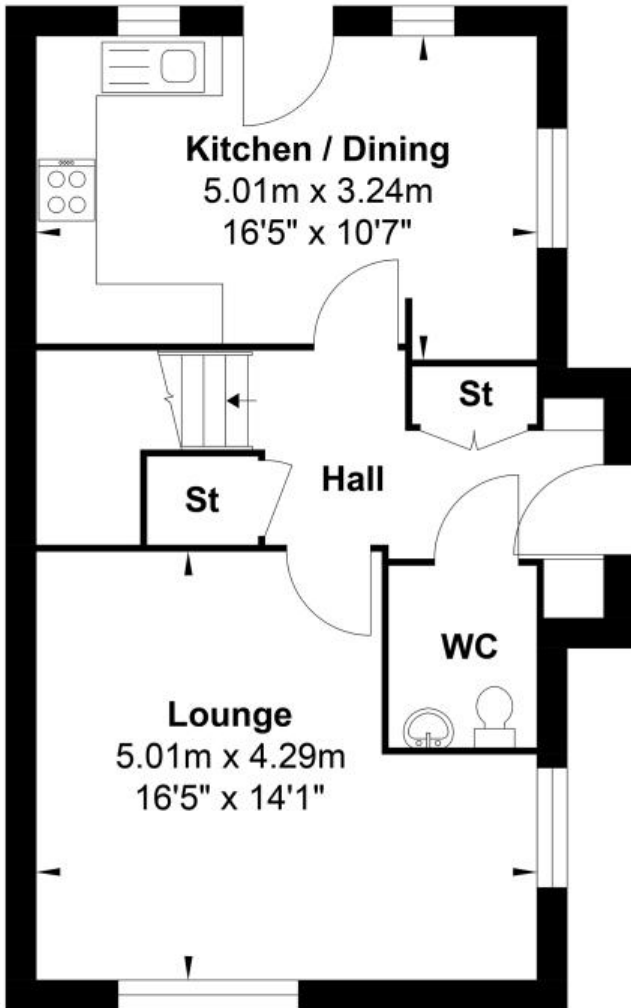

Kingsbrook

PLOT 92

BED ROOMS
2
BED ROOMS

Ground Floor

First Floor

Gross Internal Floor Area : 97.58 m2 ... 1050.34 ft2

KEY - S Stairs C Cupboard A/C Airing cupboard W Wardrobe WC Cloakroom

Whilst every attempt has been made to ensure the accuracy of the floor plan contained here, measurements of doors, windows, rooms and any other items are approximate and no responsibility is taken for any error, omission, or mis-statement. This plan is for illustrative purposes only and should be used as such by any prospective purchaser. The services, systems and appliances shown have not been tested and no guarantee as to their operability or efficiency can be given.