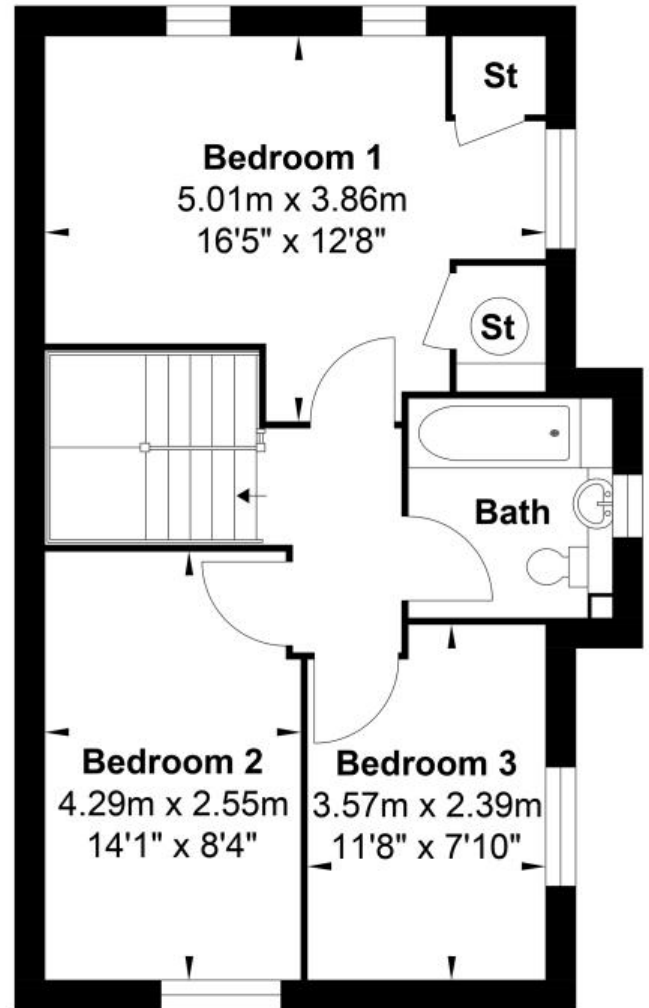

Kingsbrook

PLOT 92

BED ROOMS
2
BED ROOMS

Ground Floor

First Floor

Gross Internal Floor Area : 97.58 m2 ... 1050.34 ft2

KEY - S Stairs C Cupboard A/C Airing cupboard W Wardrobe WC Cloakroom

Whilst every attempt has been made to ensure the accuracy of the floor plan contained here, measurements of doors, windows, rooms and any other items are approximate and no responsibility is taken for any error, omission, or mis-statement. This plan is for illustrative purposes only and should be used as such by any prospective purchaser. The services, systems and appliances shown have not been tested and no guarantee as to their operability or efficiency can be given.