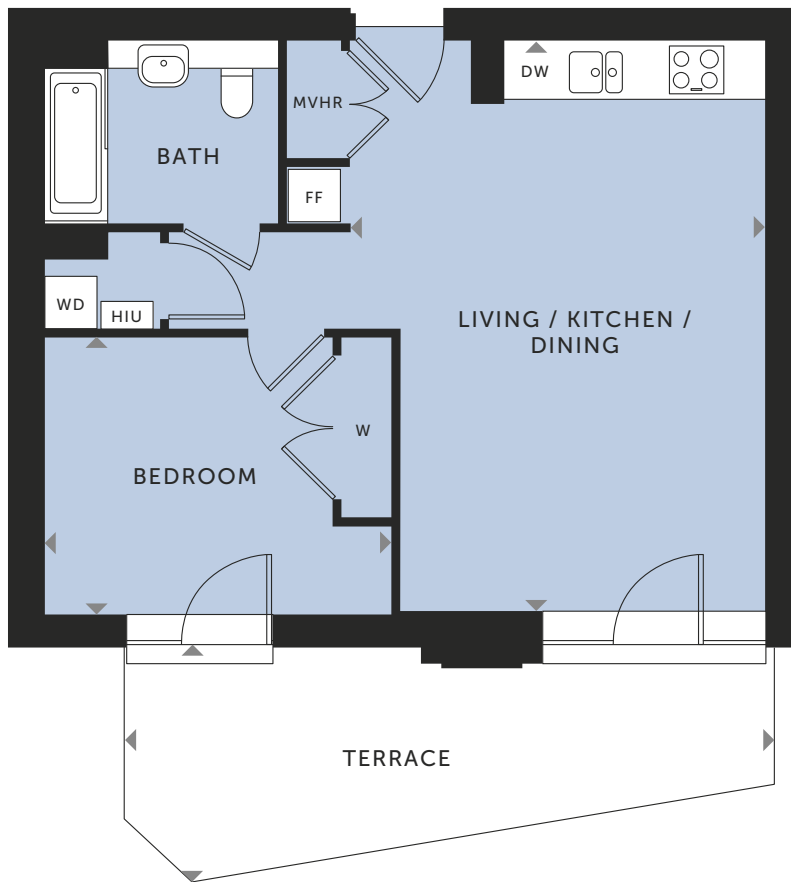

GROUND FLOOR

ONE BEDROOM APARTMENT
PLOT: 0.07

APARTMENT
LOCATOR

KEY

WD	WASHER DRYER	HIU	HEAT INTERFACE UNIT
FF	FRIDGE/FREEZER	MVHR	MECHANICAL VENTILATION & HEAT RECOVERY
DW	DISHWASHER		
W	WARDROBE		

INTERNAL AREA DIMENSIONS

LIVING / KITCHEN / DINING	4.57 m x 6.29 m	15' 0" x 20' 8"
BEDROOM	3.82 m x 3.05 m	12' 6" x 10' 0"
GROSS INTERNAL AREA	51.3 sq m	552 sq ft
TERRACE	7.16 m x 2.59 m	23' 6" x 8' 6"