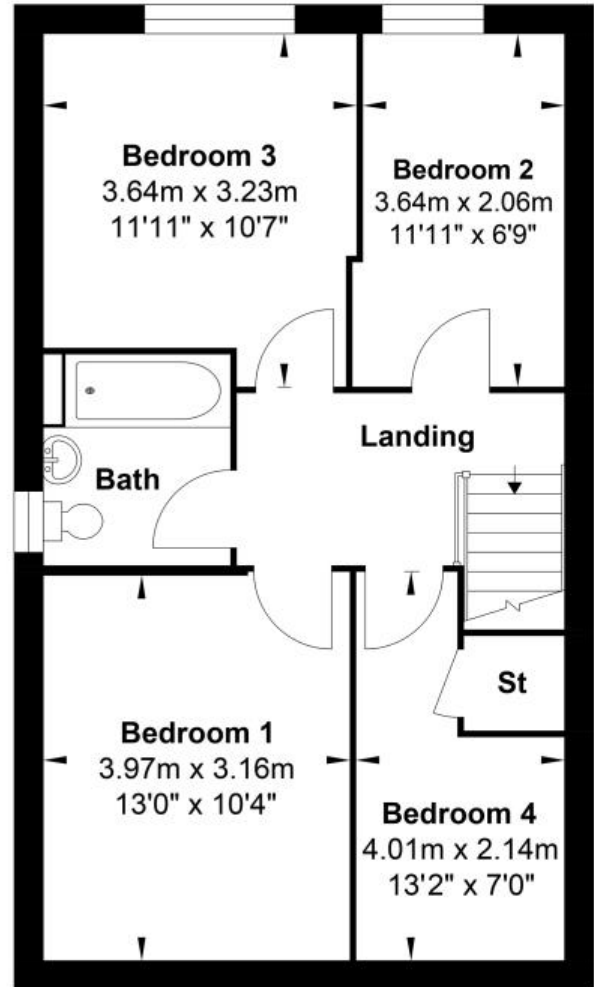

Bentley Fields

BED ROOMS
4
BED ROOMS

PLOT 27

Ground Floor

First Floor

Gross Internal Floor Area : 102.56 m2 ... 1103.94 ft2

KEY - S Stairs C Cupboard A/C Airing cupboard W Wardrobe WC Cloakroom

Whilst every attempt has been made to ensure the accuracy of the floor plan contained here, measurements of doors, windows, rooms and any other items are approximate and no responsibility is taken for any error, omission, or mis-statement. This plan is for illustrative purposes only and should be used as such by any prospective purchaser. The services, systems and appliances shown have not been tested and no guarantee as to their operability or efficiency can be given.