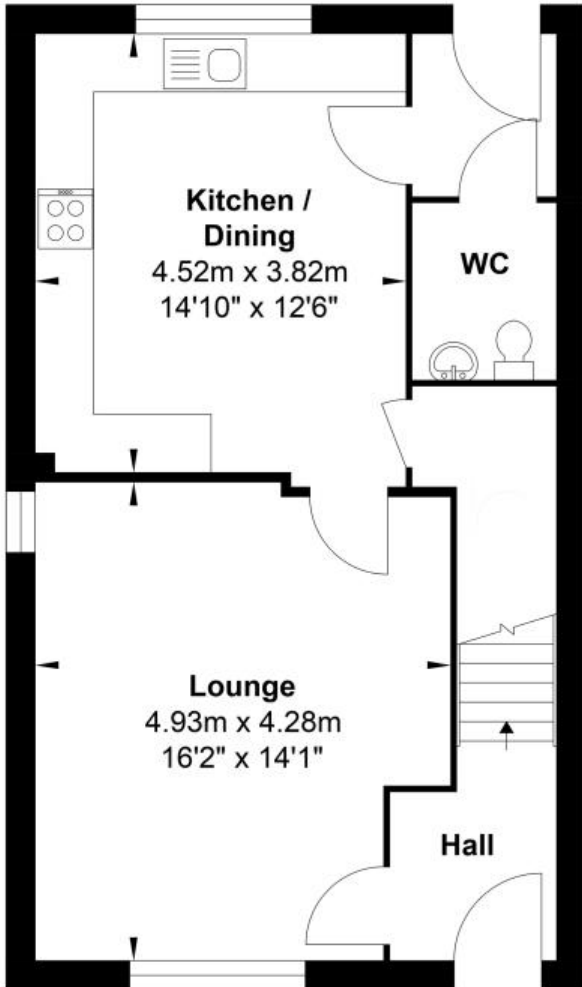

Bentley Fields

BED ROOMS
4
BED ROOMS

PLOT 27

Ground Floor

First Floor

Gross Internal Floor Area : 102.56 m2 ... 1103.94 ft2

KEY - S Stairs C Cupboard A/C Airing cupboard W Wardrobe WC Cloakroom

Whilst every attempt has been made to ensure the accuracy of the floor plan contained here, measurements of doors, windows, rooms and any other items are approximate and no responsibility is taken for any error, omission, or mis-statement. This plan is for illustrative purposes only and should be used as such by any prospective purchaser. The services, systems and appliances shown have not been tested and no guarantee as to their operability or efficiency can be given.