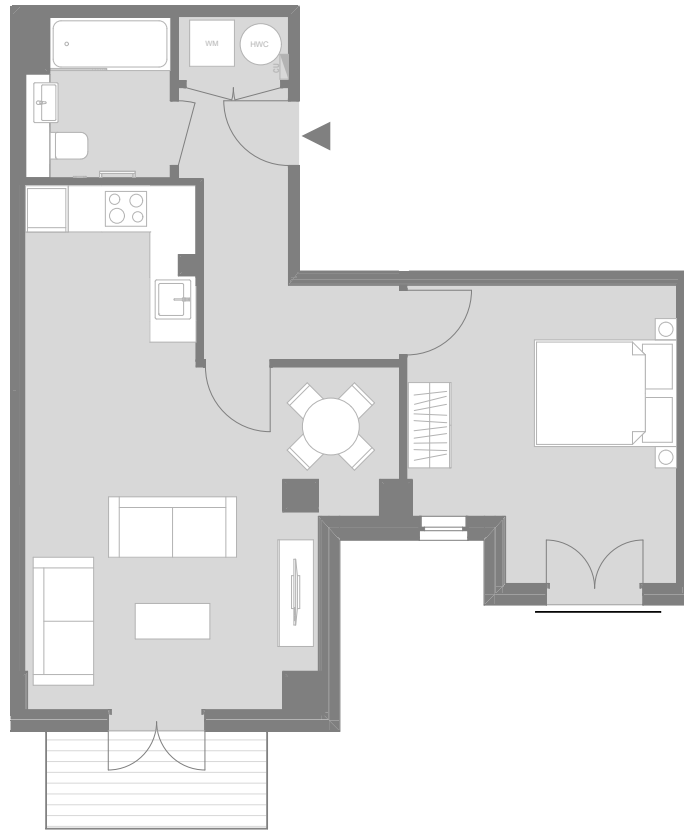

APARTMENT 31

HERON
HOUSE

Unit	Floor	Amenity	Type	Size m2	Size sq/ft
2.01	Second	Balcony	1 bed	56	602

Plans not to scale