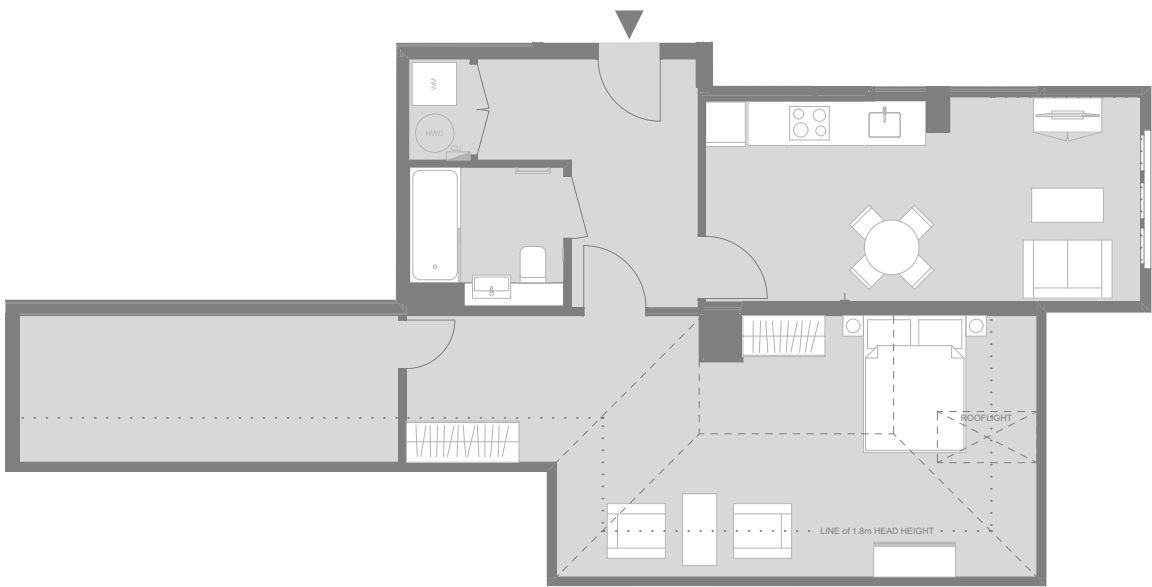

APARTMENT 45

HERON
HOUSE

Unit	Floor	Amenity	Type	Size m2	Size sq/ft
3.05	Third	-	1 bed	79	850

Plans not to scale