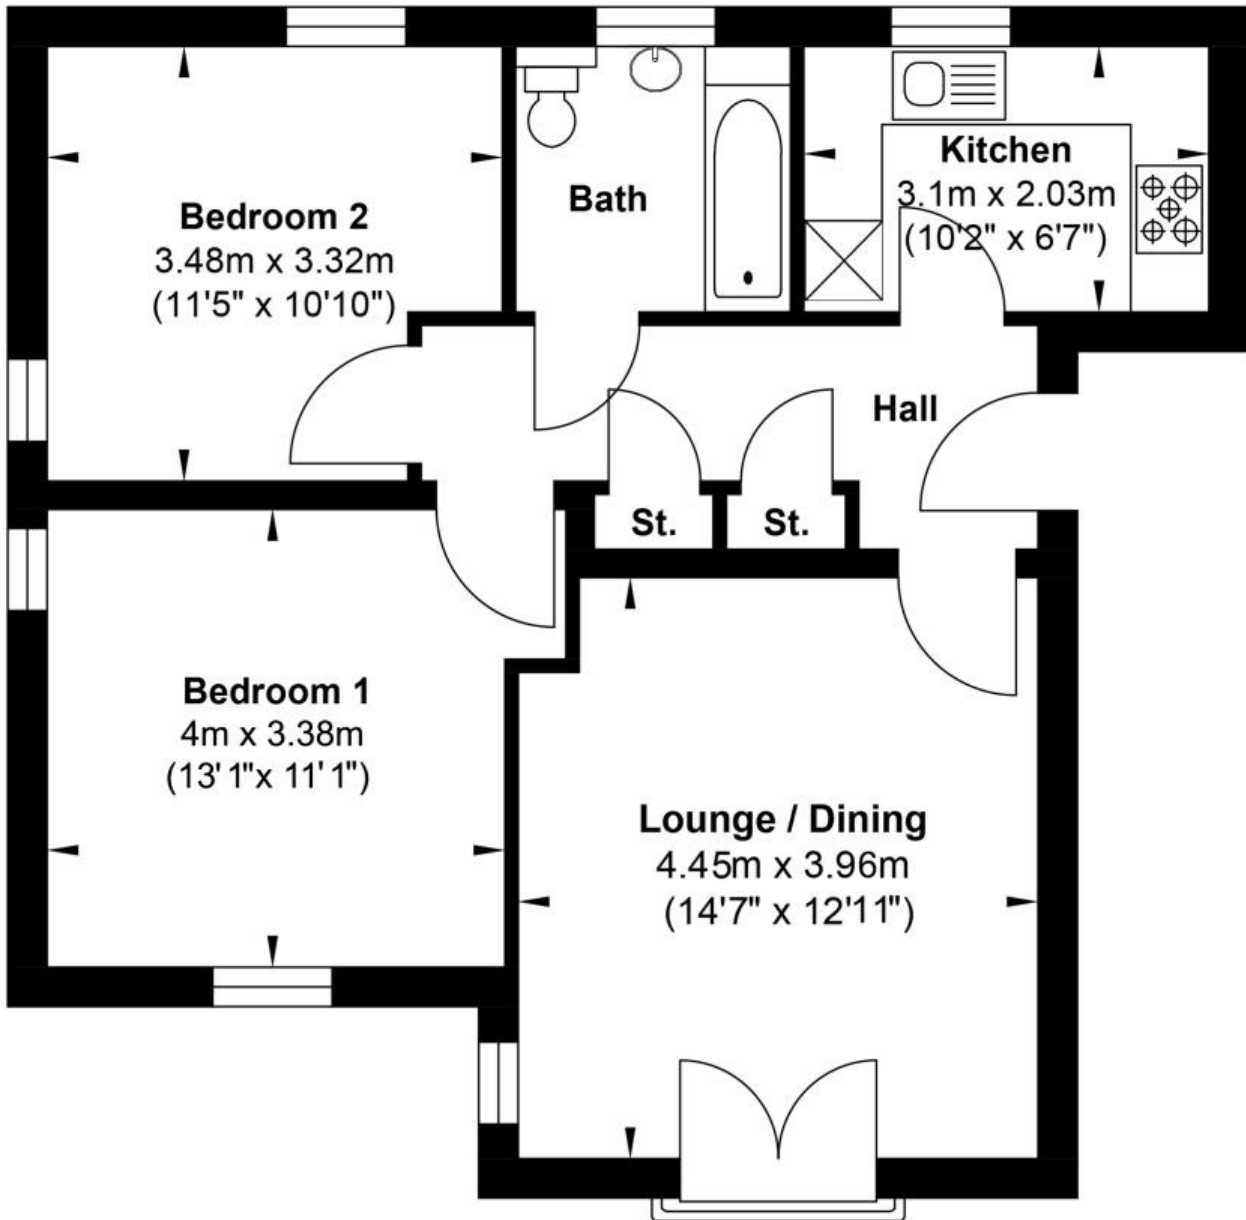

Heathfield Nook

PLOT 123

First Floor

Gross Internal Floor Area : 61.81 m2 ... 665.31 ft2

Whilst every attempt has been made to ensure the accuracy of the floor plan contained here, measurements of doors, windows, rooms and any other items are approximate and no responsibility is taken for any error, omission, or mis-statement. This plan is for illustrative purposes only and should be used as such by any prospective purchaser. The services, systems and appliances shown have not been tested and no guarantee as to their operability or efficiency can be given.