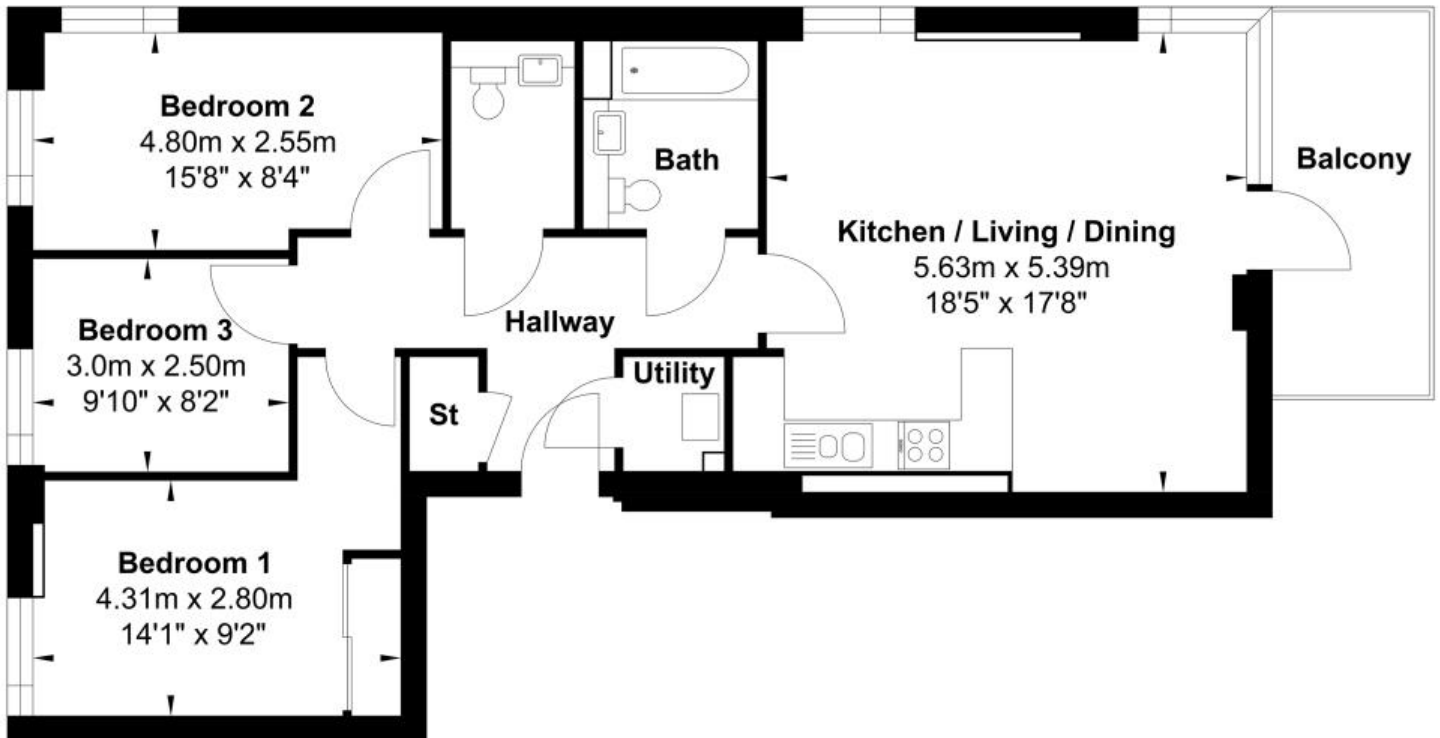

Maybrey Works

PLOT , 427

BEDROOMS
3
BEDROOMS

Gross Internal Floor Area : 86.82 m2 ... 934.52 ft2

KEY - S Stairs C Cupboard A/C Airing cupboard W Wardrobe WC Cloakroom

Whilst every attempt has been made to ensure the accuracy of the floor plan contained here, measurements of doors, windows, rooms and any other items are approximate and no responsibility is taken for any error, omission, or mis-statement. This plan is for illustrative purposes only and should be used as such by any prospective purchaser. The services, systems and appliances shown have not been tested and no guarantee as to their operability or efficiency can be given.