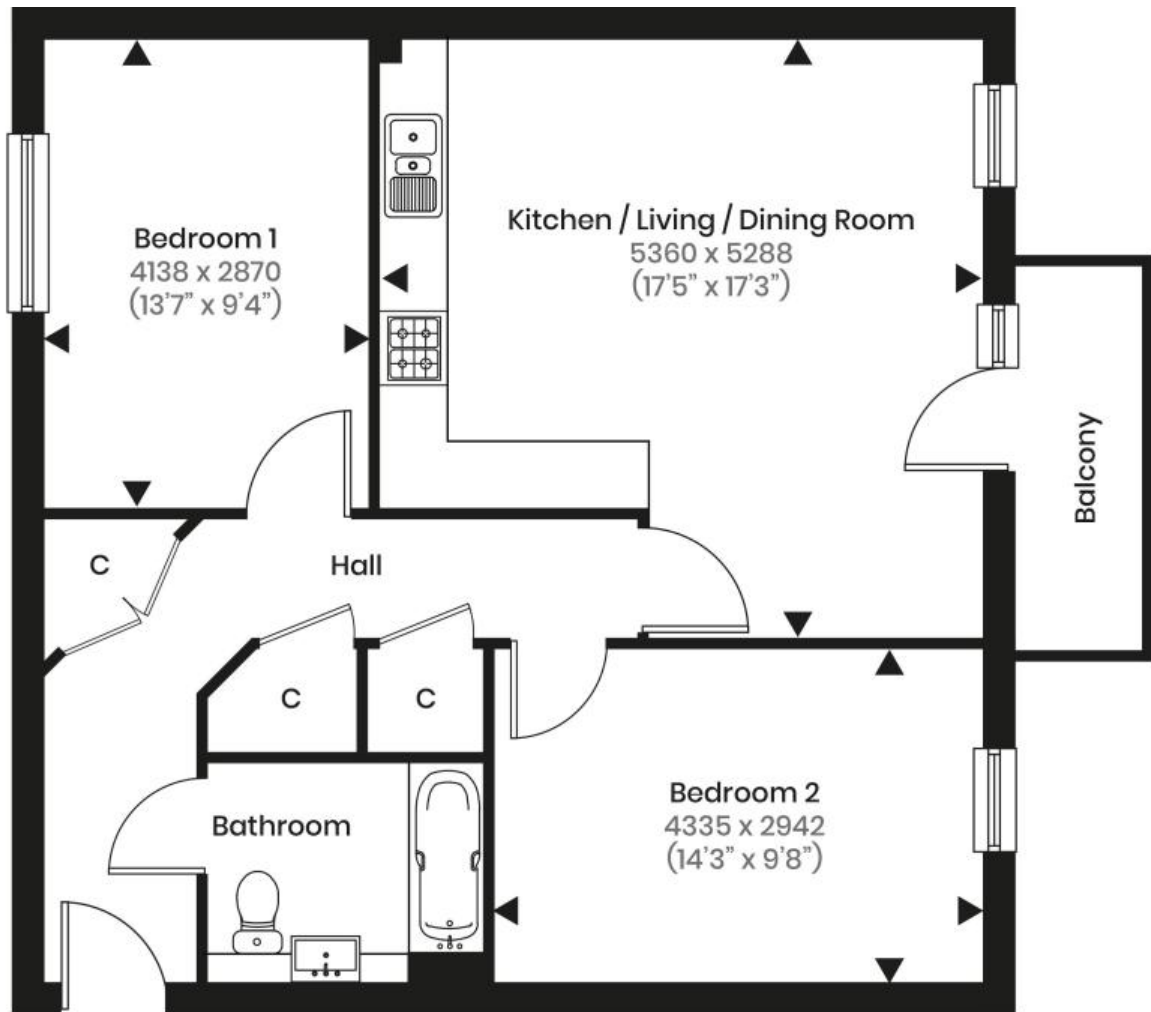

Harrow View West

BED ROOMS
2
BED ROOMS

PLOTS 78

KEY - S Stairs C Cupboard A/C Airing cupboard W Wardrobe WC Cloakroom

Whilst every attempt has been made to ensure the accuracy of the floor plan contained here, measurements of doors, windows, rooms and any other items are approximate and no responsibility is taken for any error, omission, or mis-statement. This plan is for illustrative purposes only and should be used as such by any prospective purchaser. The services, systems and appliances shown have not been tested and no guarantee as to their operability or efficiency can be given.