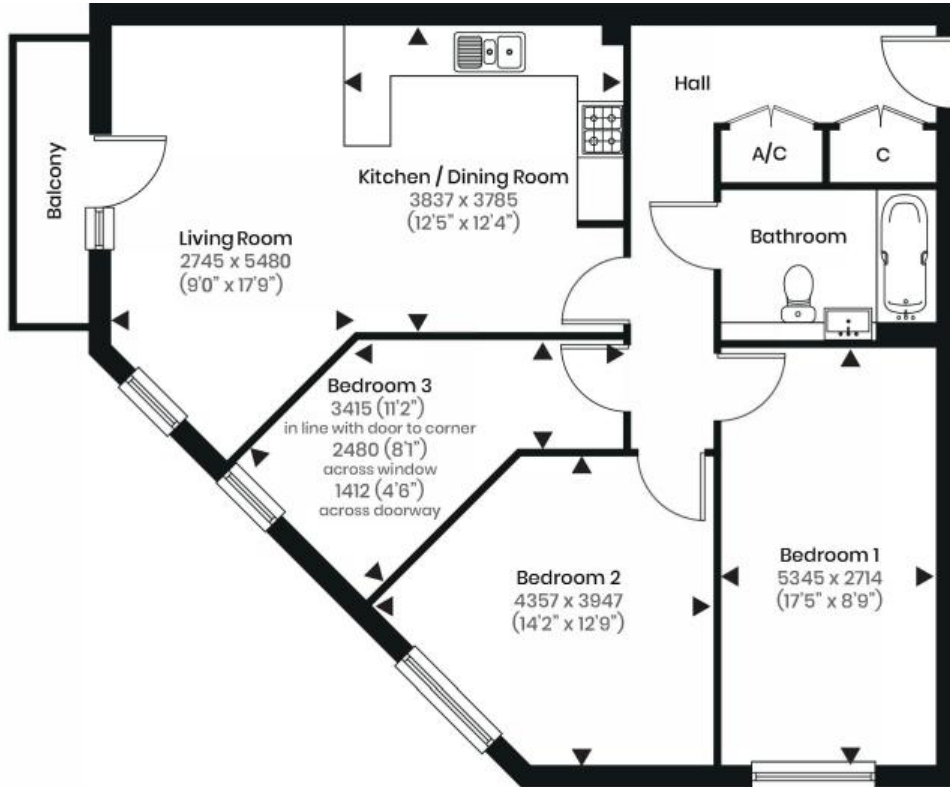

Harrow View West

BED ROOMS
3
BED ROOMS

PLOT 148

Second Floor - Plot 148

All measurements have been taken from plans, and whilst every effort has been made to ensure their accuracy, these cannot be guaranteed.

KEY - S Stairs C Cupboard A/C Airing cupboard W Wardrobe WC Cloakroom

Whilst every attempt has been made to ensure the accuracy of the floor plan contained here, measurements of doors, windows, rooms and any other items are approximate and no responsibility is taken for any error, omission, or mis-statement. This plan is for illustrative purposes only and should be used as such by any prospective purchaser. The services, systems and appliances shown have not been tested and no guarantee as to their operability or efficiency can be given.