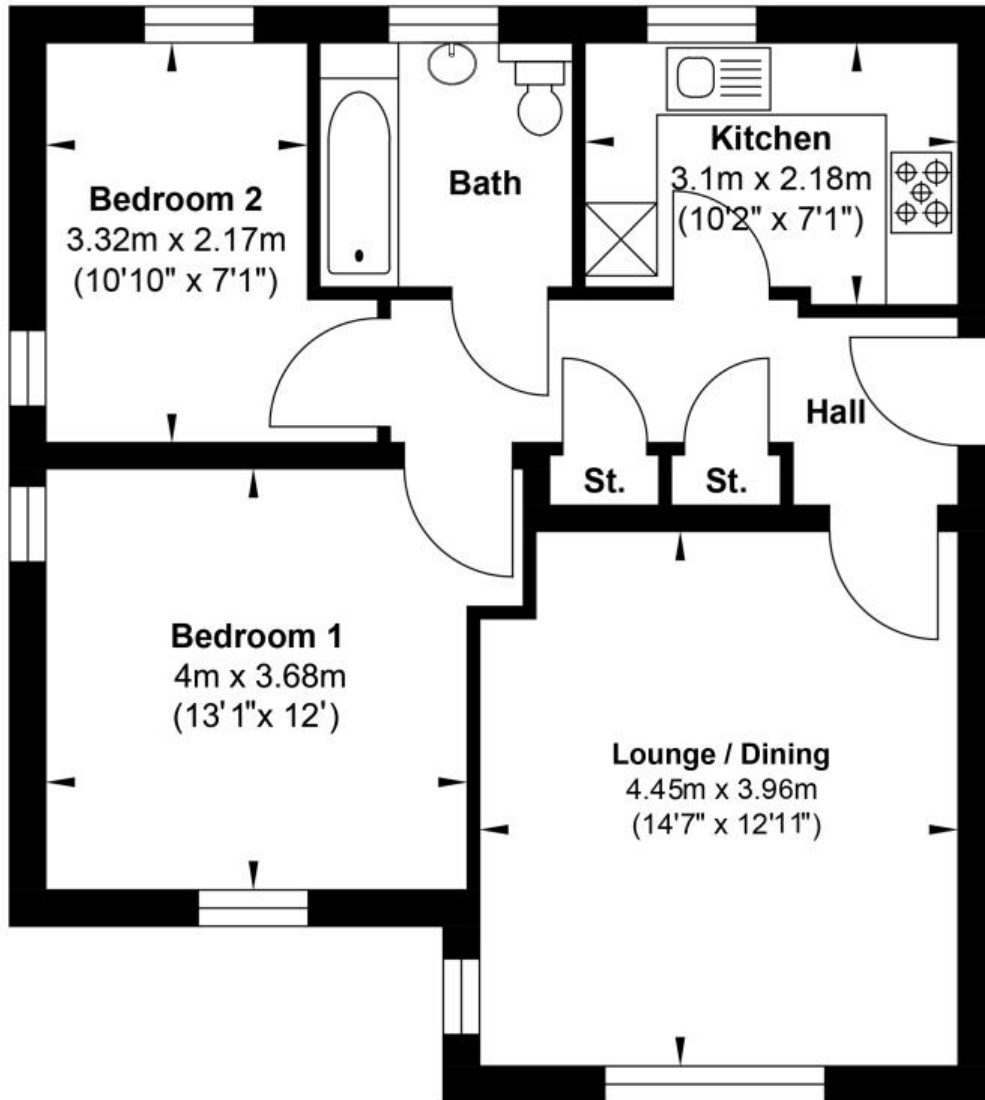

Heathfield Nook

BED ROOMS
2
BED ROOMS

PLOT 121

Ground Floor

Gross Internal Floor Area : 59.15 m2 ... 636.68 ft2

KEY - S Stairs C Cupboard A/C Airing cupboard W Wardrobe WC Cloakroom

Whilst every attempt has been made to ensure the accuracy of the floor plan contained here, measurements of doors, windows, rooms and any other items are approximate and no responsibility is taken for any error, omission, or mis-statement. This plan is for illustrative purposes only and should be used as such by any prospective purchaser. The services, systems and appliances shown have not been tested and no guarantee as to their operability or efficiency can be given.