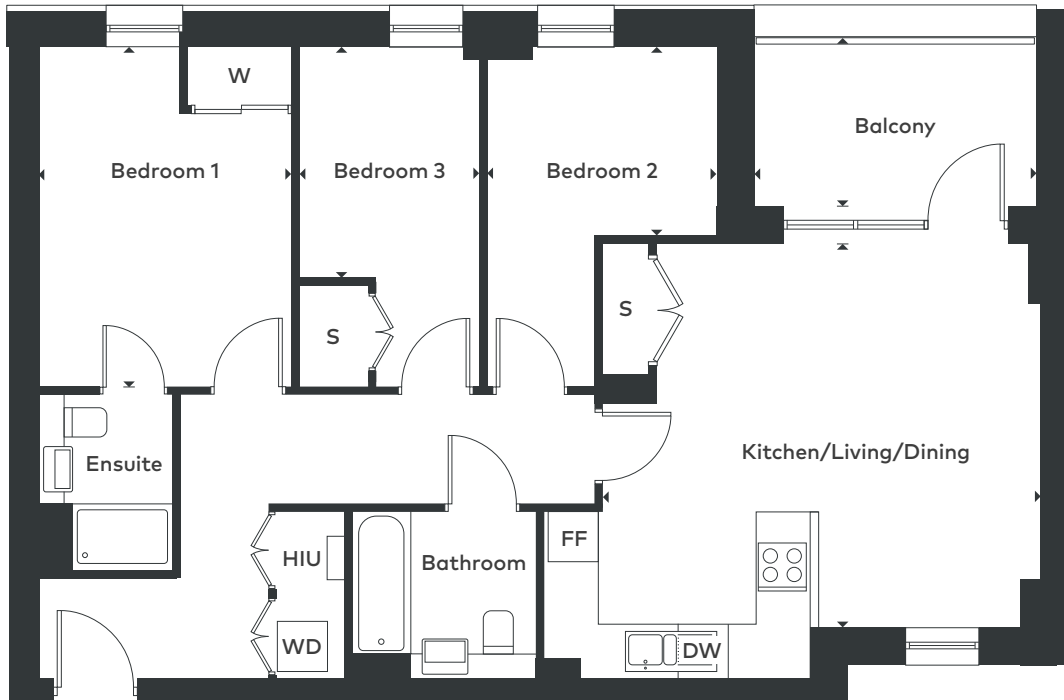

# 3 bedroom apartment

WD Washer/Dryer DW Dishwasher FF Fridge Freezer HIU Heat Interface Unit S Store W Wardrobe

## PLOT LOCATOR

## PLOT

## DIMENSIONS

102  
202

1  
2

Kitchen/Living/Dining	5.25m x 4.60m	17'3" x 15'1"
Bedroom 1	2.81m x 4.32m	13'4" x 9'11"
Bedroom 2	2.75m x 2.26m	9'0" x 7'5"
Bedroom 3	2.15m x 2.77m	7'1" x 9'1"
<b>Gross Internal Area</b>	<b>80m<sup>2</sup></b>	<b>861 sq ft</b>
Balcony	3.39m x 2.09m	11'1" x 6'10"