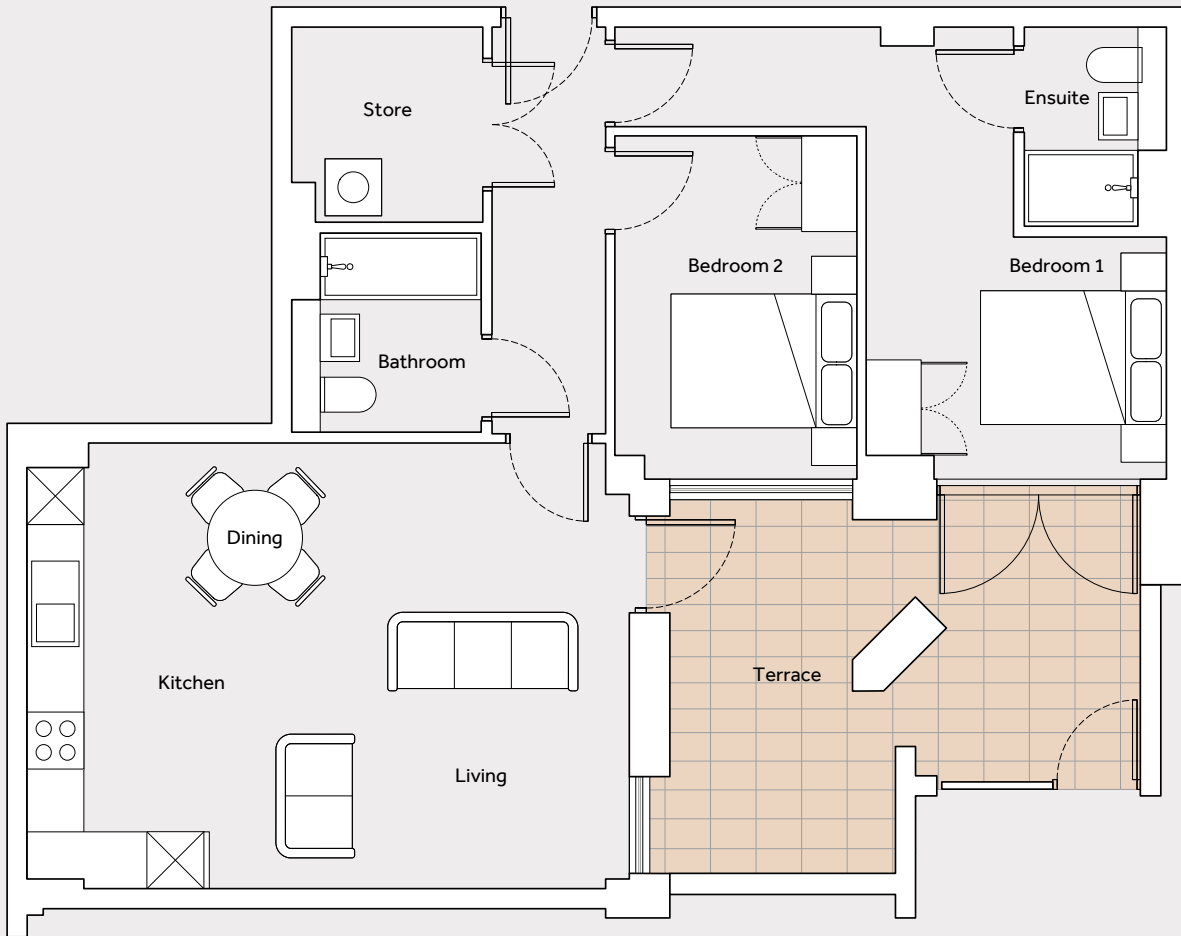

2-BED APARTMENT

TYPE: A2-10
 APARTMENT: 102
 FLOOR: 1

Room	Dimensions m
Bedroom 1	3.72 x 3.17
Bedroom 2	3.62 x 2.55
Kitchen/Living/Dining	6.35 x 4.70
Total	71.5m²

SOUTH BANK