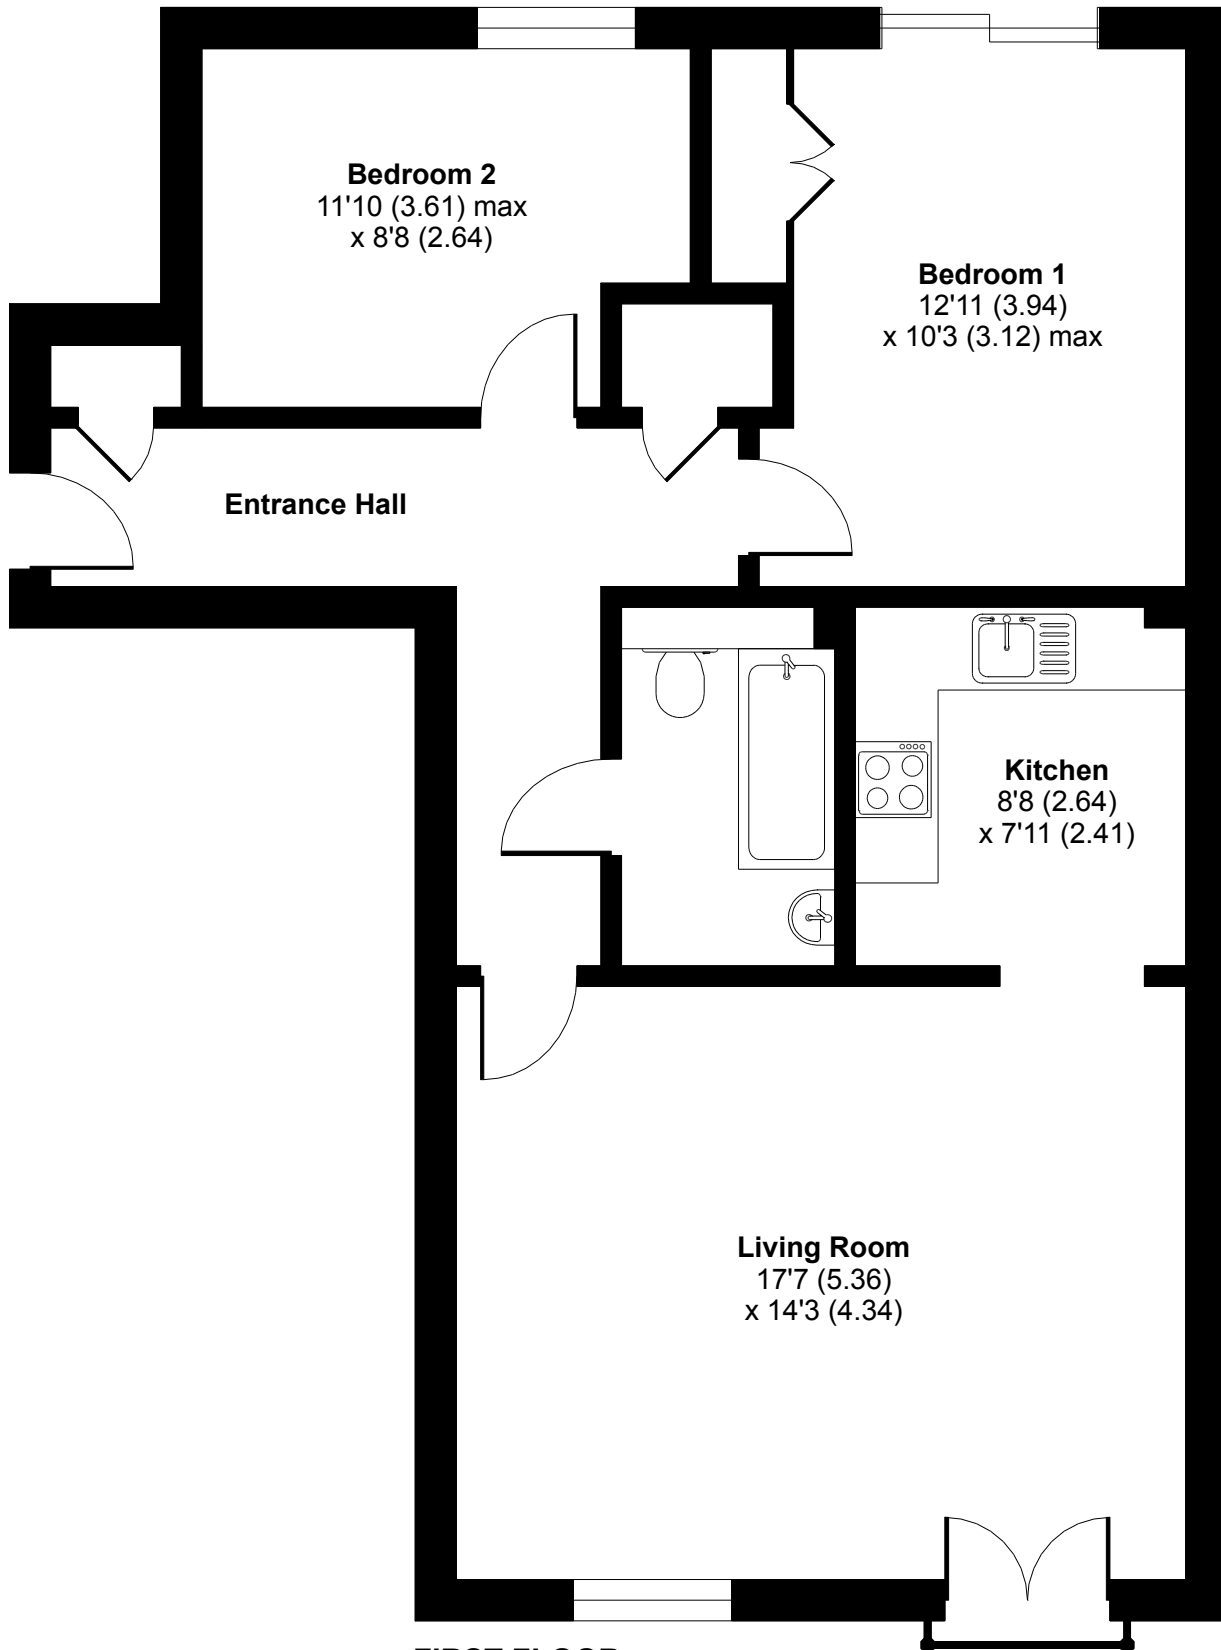

Carpathia Drive, Southampton, SO14

Approximate Area = 755 sq ft / 70.1 sq m

For identification only - Not to scale

FIRST FLOOR