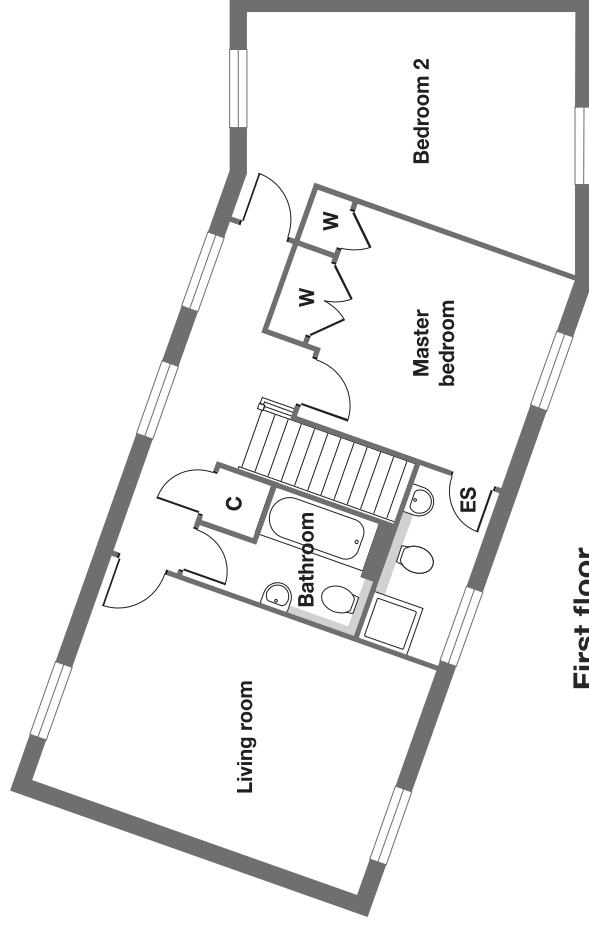

The Gloucester

Two bedroom house

94.20 m² / 1014 ft²

Kitchen/ dining room

5.35m x 3.13m
(17'6" x 10'4")

Living room

5.35m x 3.64m
(17'6" x 11'11")

Master bedroom

3.57m x 3.34m
(11'8" x 10'11")

Bedroom 2

5.13m x 3.35m
(16'10" x 10'11")

25
plot

First floor

Ground floor

Computer generated image shown.