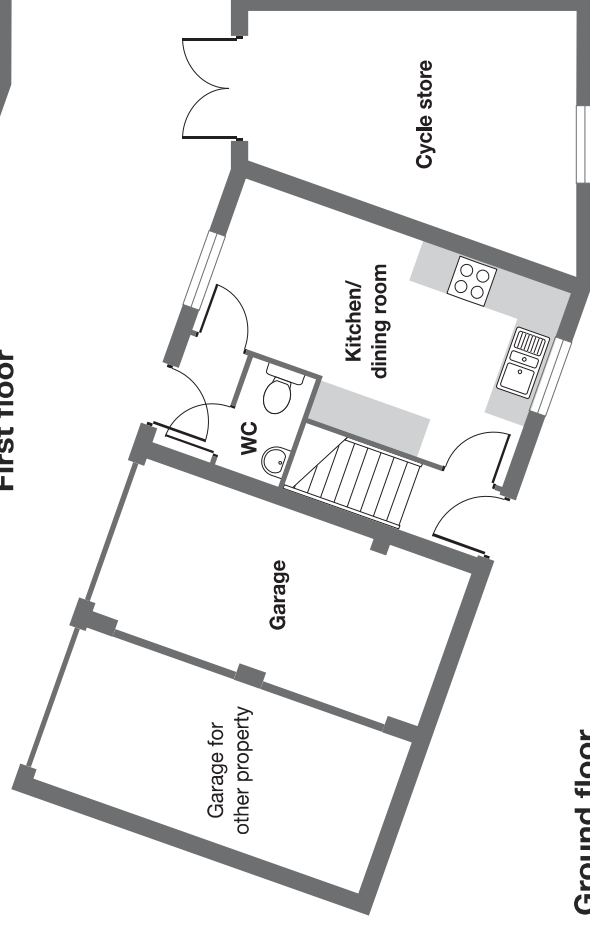

The Gloucester

Two bedroom house

94.20 m² / 1014 ft²

Kitchen/ dining room

5.35m x 3.13m
(17'6" x 10'4")

Living room

5.35m x 3.64m
(17'6" x 11'11")

Master bedroom

3.57m x 3.34m
(11'8" x 10'11")

Bedroom 2

5.13m x 3.35m
(16'10" x 10'11")

25
plot

First floor

Ground floor

Computer generated image shown.