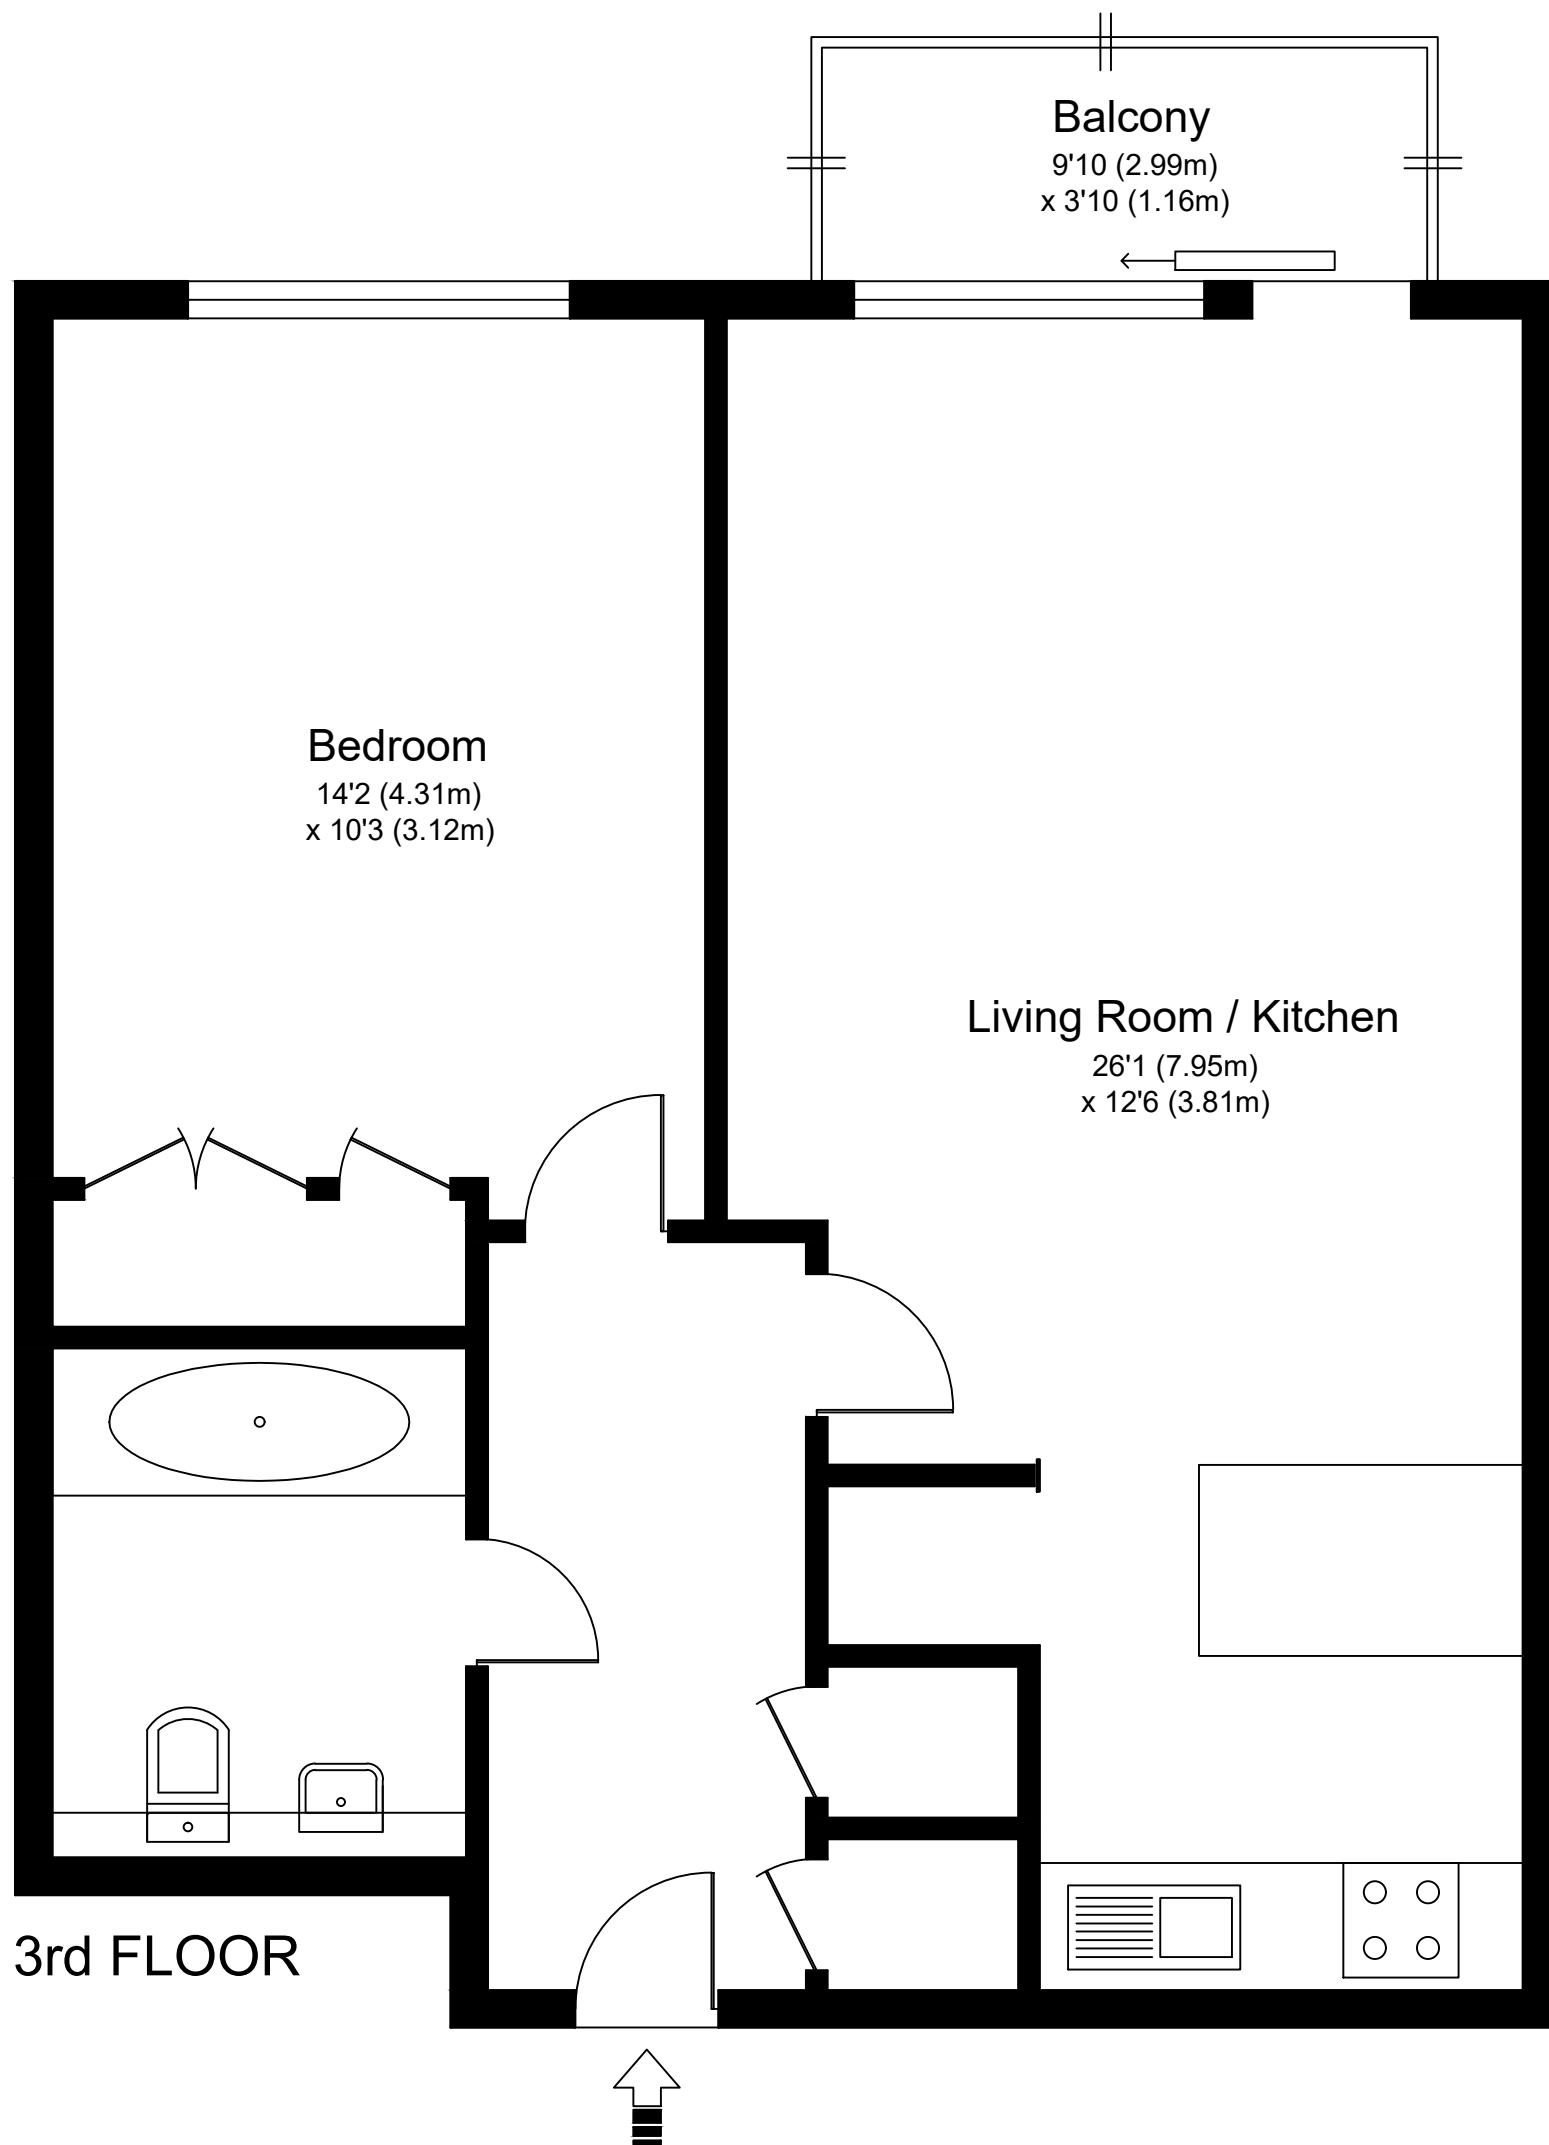

# THE HEARTS, KT12

Approximate Gross Internal Floor Area: 54 m sq / 577 sq ft

Whilst every attempt has been made to ensure the accuracy of the floor plan contained here, measurements of doors, windows and rooms are approximate and no responsibility is taken for any error, omission or misstatements. These plans are not to scale and are for representation purposes only as defined by RICS Code of Measuring Practice and should be used as such by any prospective purchaser. Specifically no guarantee is given on total square footage of the property if quoted on this plan. Any figure given is for initial guidance only and should not be relied on as a basis of valuation.