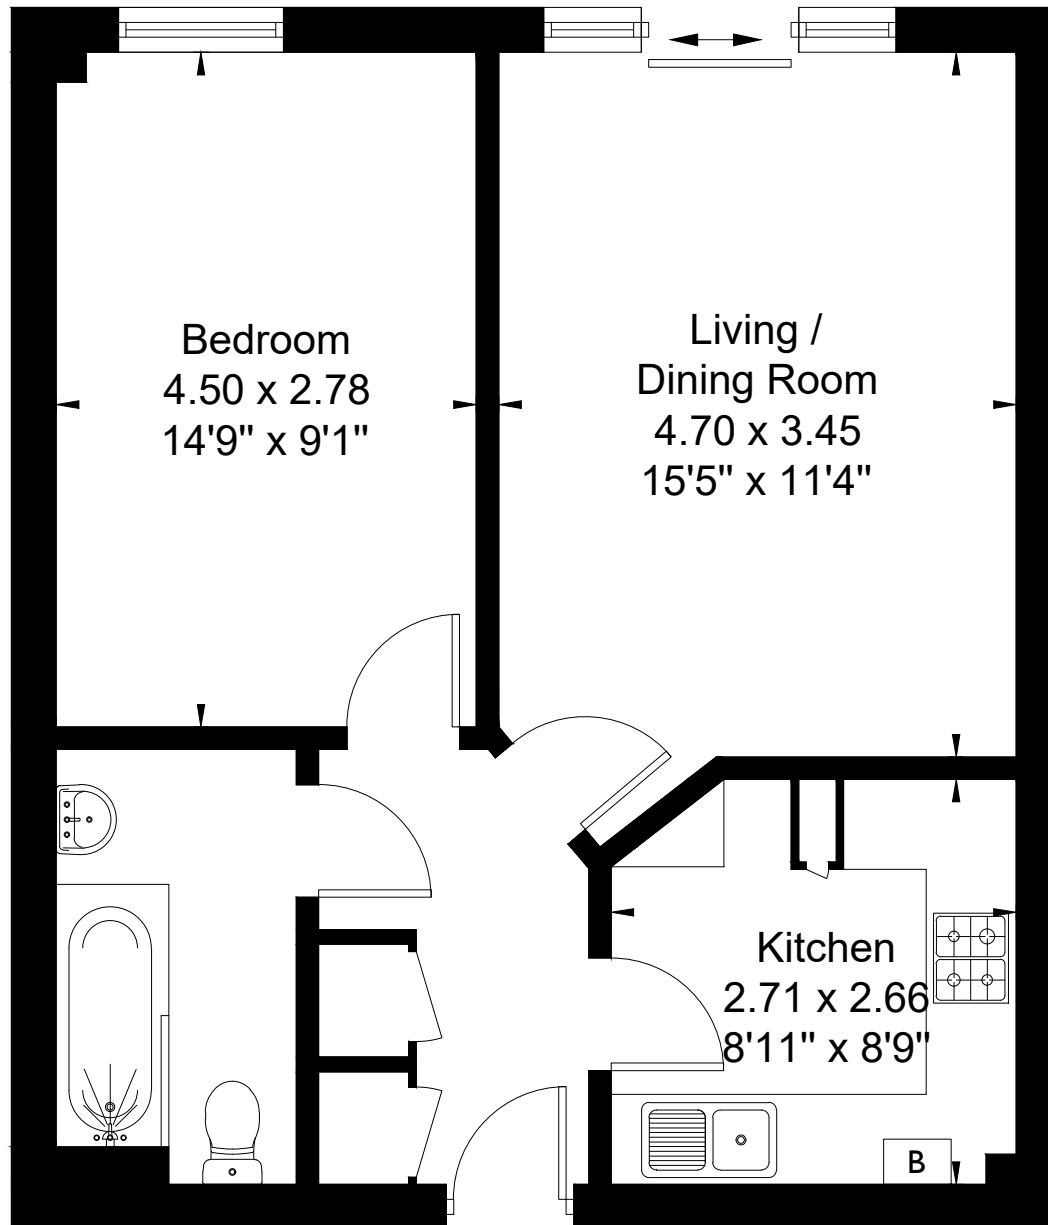

Approximate Floor Area = 48.5 sq m / 522 sq ft

This floor plan has been drawn in accordance with RICS Property Measurement 2nd edition.

All measurements, including the floor area, are approximate and for illustrative purposes only. @fourwalls-group.com #313909