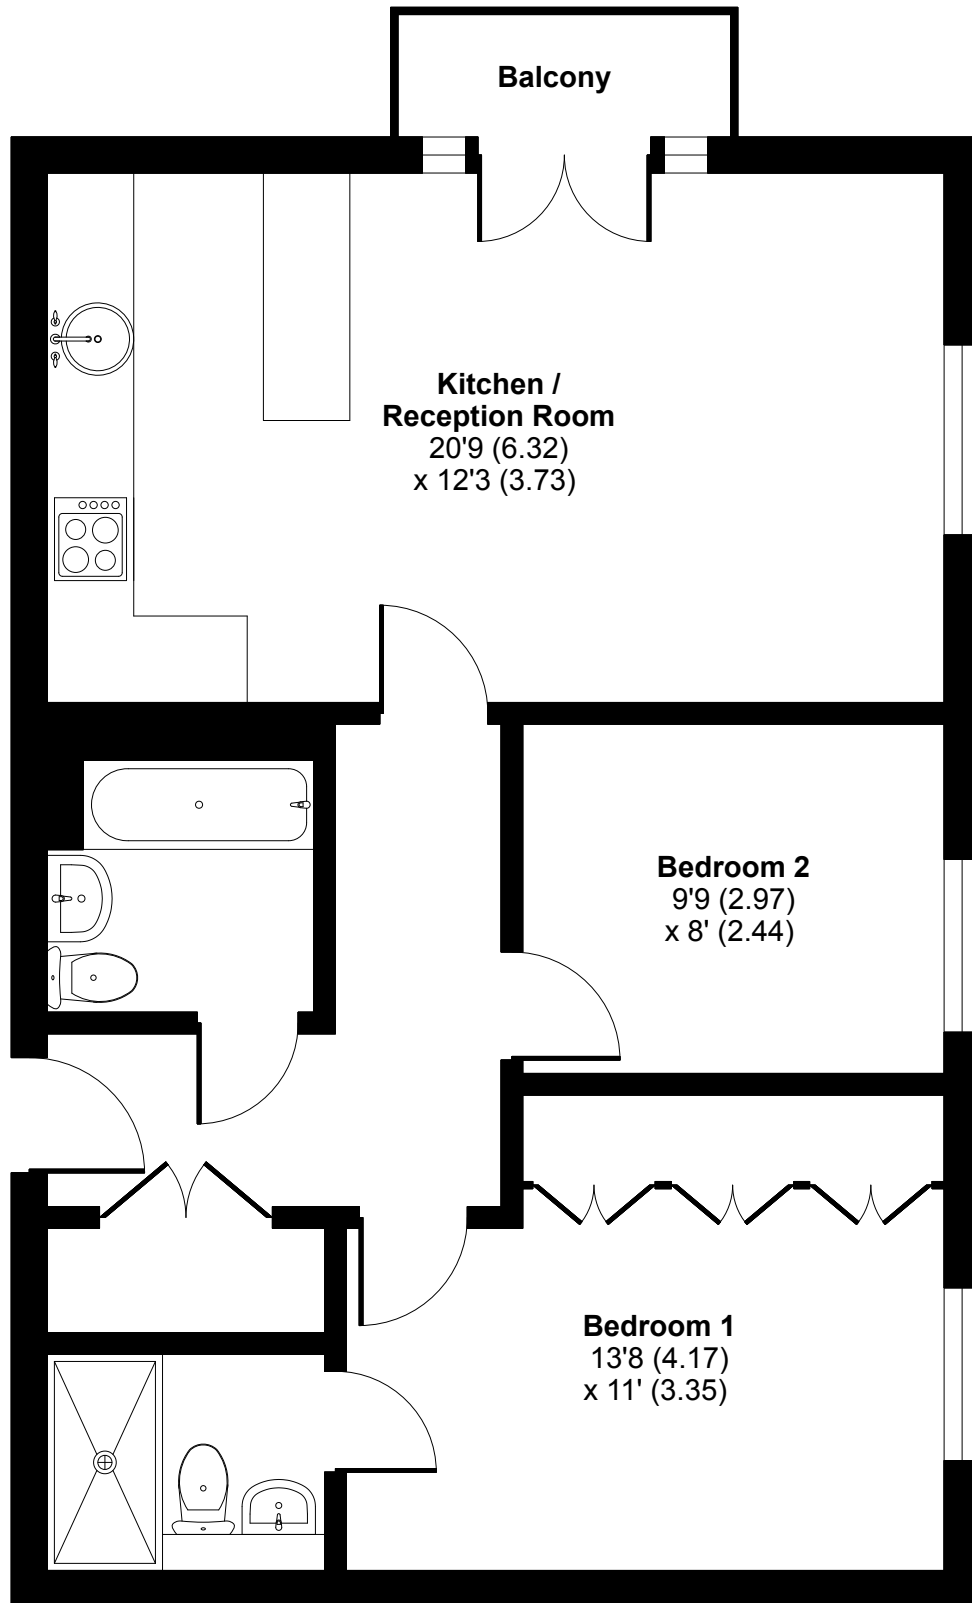

Blanchard House, Kenley Place, Farnborough, GU14

Approximate Area = 671 sq ft / 62 sq m

For identification only - Not to scale

FIRST FLOOR