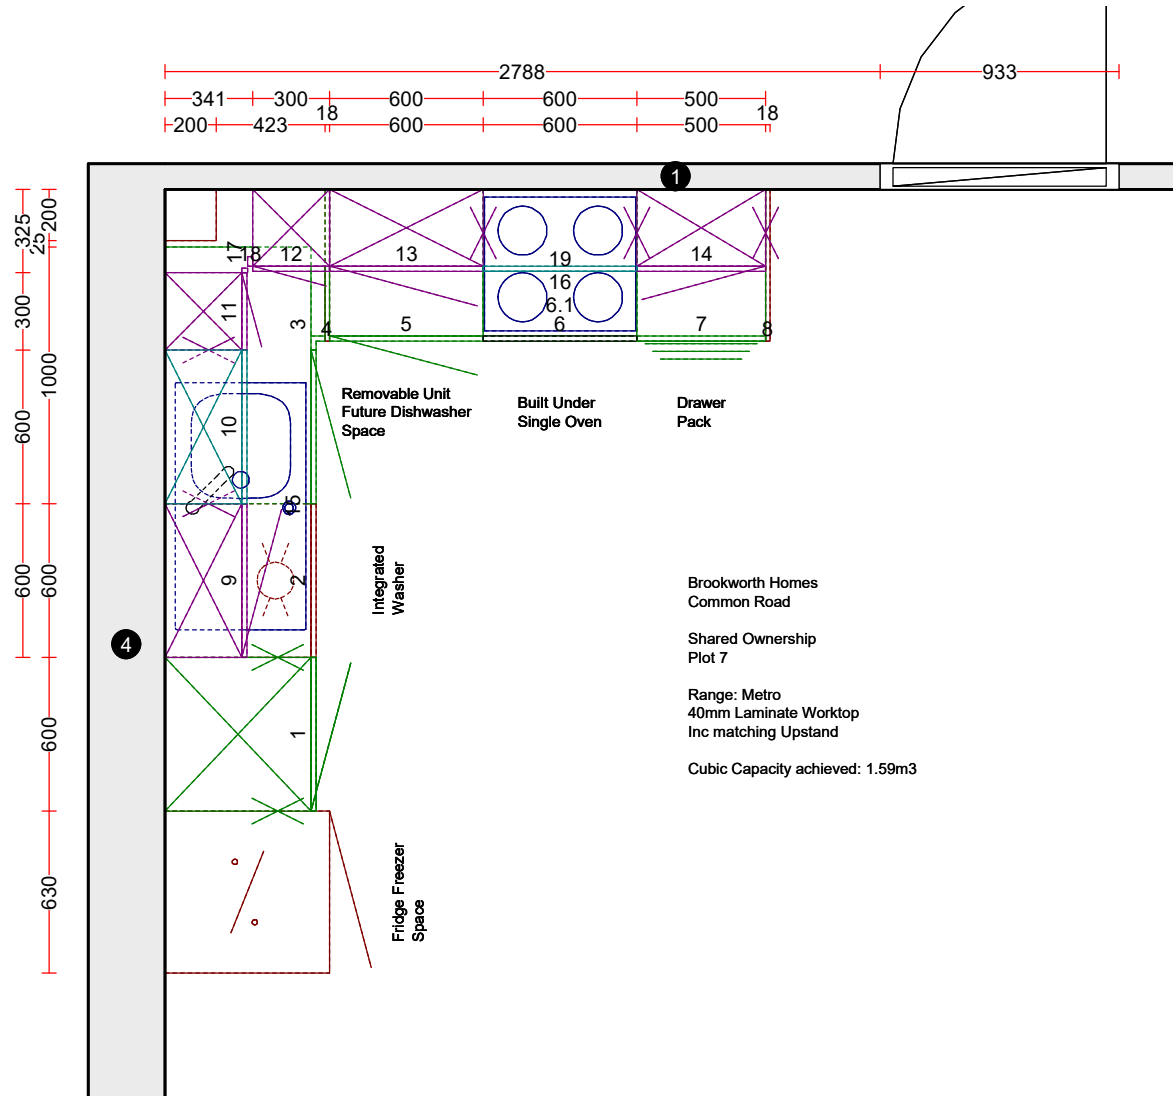

Plot 7

Project

| | |
|-----------|------------------|
| Reference | 10078_02 |
| Site | Brookworth Homes |
| Plot Type | Plot 7 |
| Address | Common Road |

Specification

| | |
|---------------|--------------------|
| Brand | JJO Eco Kitchens |
| Range | Metro Fjord |
| Worktop | Duropol |
| Door Handle | HA960 - 180mm Slim |
| Drawer Handle | HA960 - 180mm Slim |
| Plinth Height | 150.00mm |

Sinks

| Qty | User Code | Item Description | Product Image |
|--------|------------|--|---|
| 1.00 x | 97PK-AR101 | Caple Caple Arrow Inset 1.0B Sink & Tap S/Steel & Chrome |  |

Taps

| Qty | User Code | Item Description | Product Image |
|-----|-----------|------------------|---------------|
|-----|-----------|------------------|---------------|