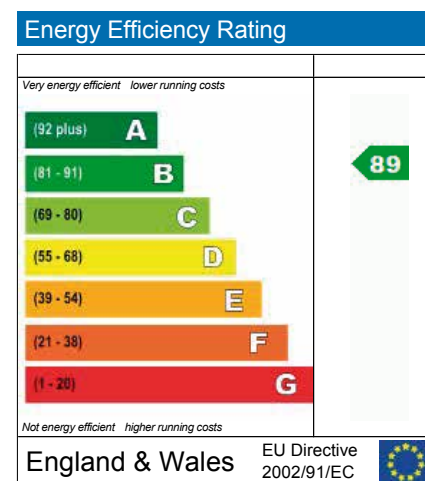

A one bedroom apartment

Apartment 4 & 12 Birch House

Kitchen/
Living/Dining
3587mm x 7110mm

Bedroom 1
2750mm x 4560mm

Floorplans shown are indicative only. All room sizes are approximate with maximum dimensions of finished measurements. Measurements have been taken into the kitchen units and are not intended for carpet sizes or items of furniture. Room layouts may be subject to minor modifications. Furniture, kitchen and bathroom layouts shown are indicative only.