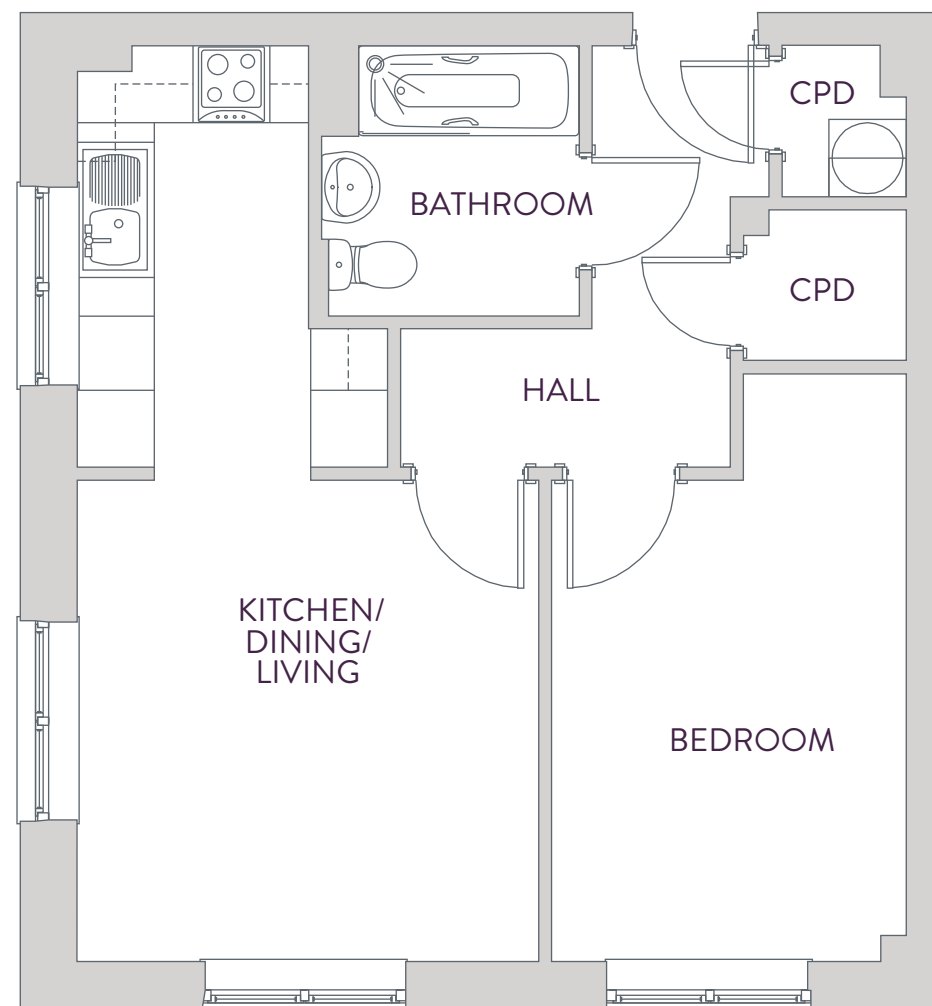

A one bedroom apartment

Apartment 4 & 12 Birch House

Kitchen/
Living/Dining
3587mm x 7110mm

Bedroom 1
2750mm x 4560mm

Floorplans shown are indicative only. All room sizes are approximate with maximum dimensions of finished measurements. Measurements have been taken into the kitchen units and are not intended for carpet sizes or items of furniture. Room layouts may be subject to minor modifications. Furniture, kitchen and bathroom layouts shown are indicative only.