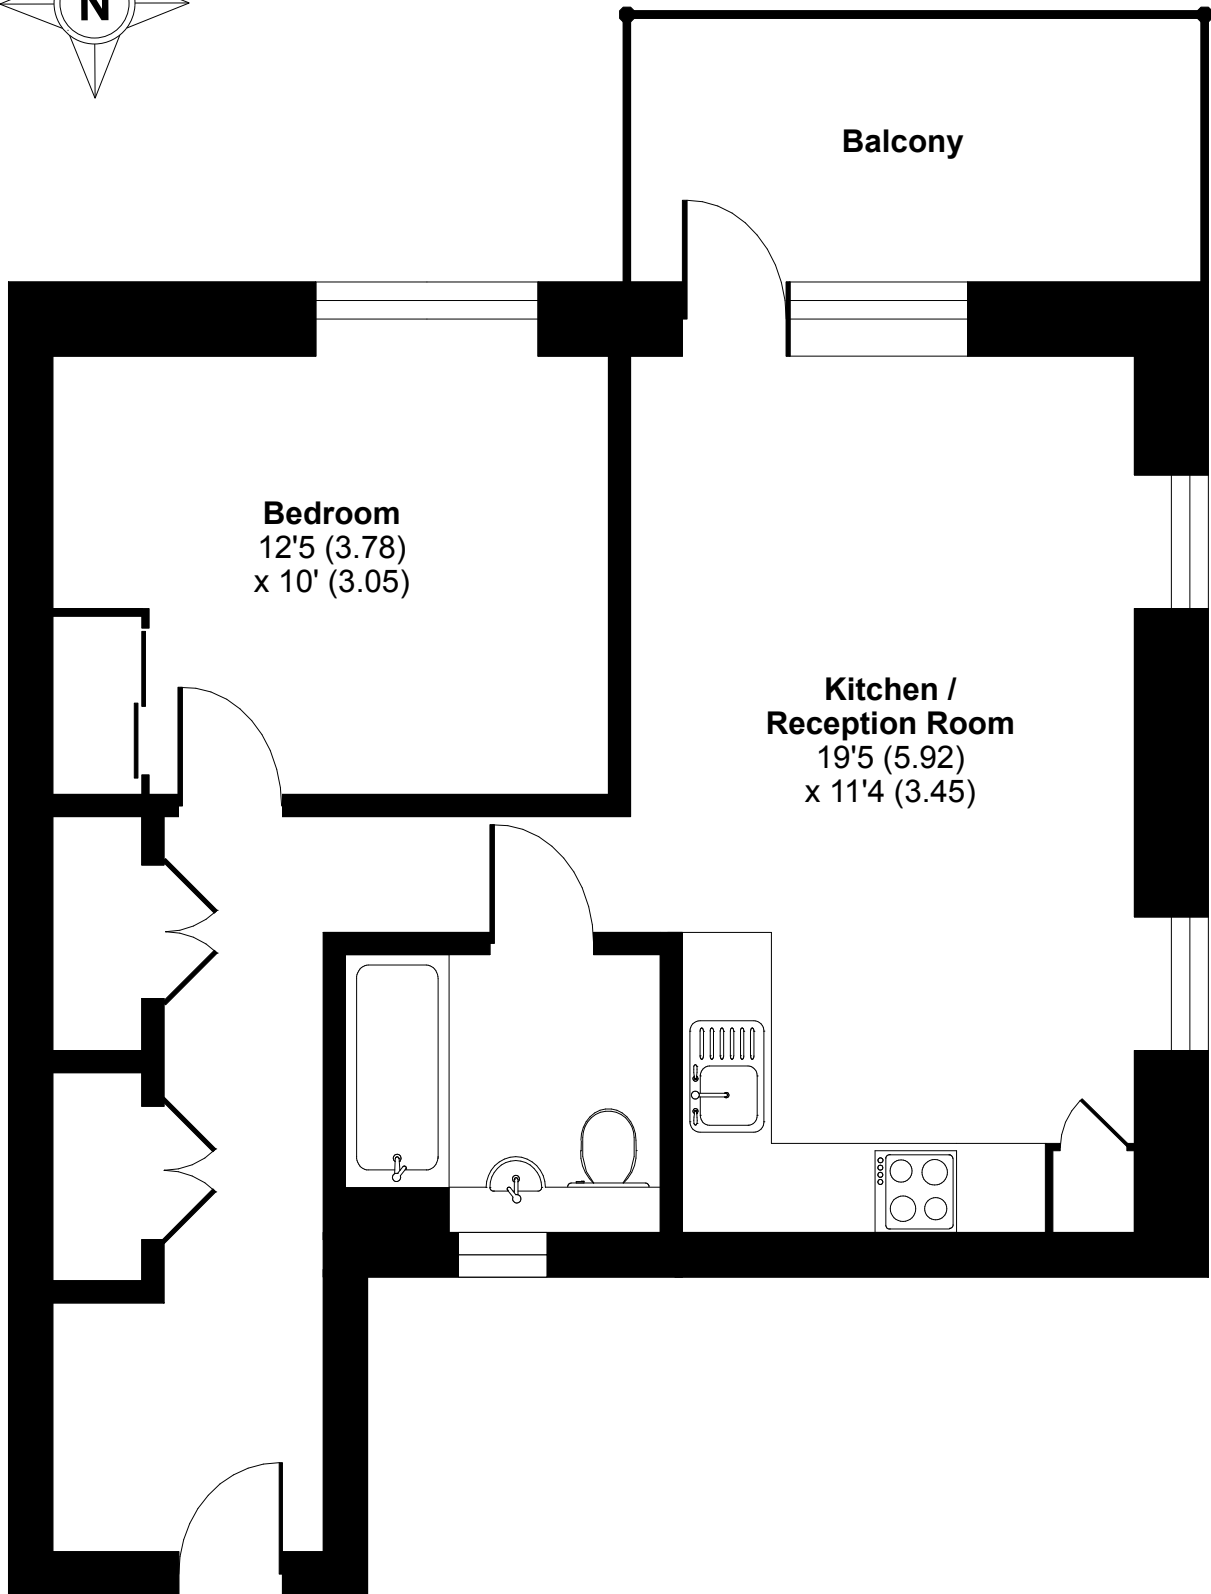

Chorus Apartments, Park Lane, Croydon, CR0

Approximate Area = 522 sq ft / 48.4 sq m

For identification only - Not to scale

Flat Type	PS2M
Flat No.	4, 9, 14, 19, 24, 29, 34, 39, 44,49, 54, 59, 64, 69, 74, 79