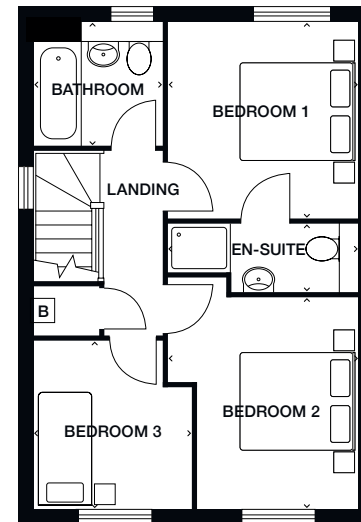

LANSDOWN

3 bedroom home

Ground floor

- Kitchen/Dining Room** 5250mm x 2870mm 8'3" x 9'5"
- Living Room** 3145mm x 4985mm (max) 10'3" x 16'4" (max)
- Cloaks** 910mm x 1760mm 2'11" x 5'9"

First floor

- Bedroom 1** 3085mm x 3180mm 10'1" x 10'5"
- En-suite** 3085mm x 1120mm 10'1" x 3'8"
- Bedroom 2** 3085mm x 3780mm (max) 10'1" x 12'4" (max)
- Bedroom 3** 3535mm x 2740mm (max) 11'7" x 8'11" (max)
- Bathroom** 2070mm x 1970mm 6'9" x 6'5"