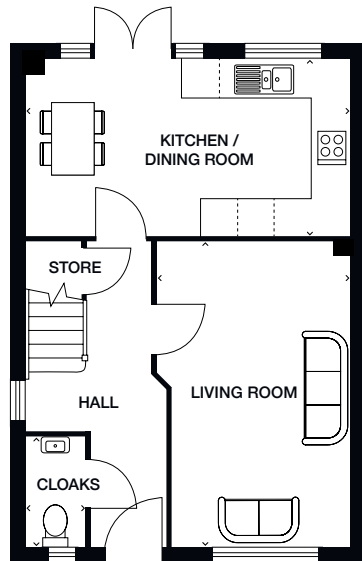

LANSDOWN

3 bedroom home

Ground floor

- Kitchen/Dining Room** 5250mm x 2870mm 8'3" x 9'5"
- Living Room** 3145mm x 4985mm (max) 10'3" x 16'4" (max)
- Cloaks** 910mm x 1760mm 2'11" x 5'9"

First floor

- Bedroom 1** 3085mm x 3180mm 10'1" x 10'5"
- En-suite** 3085mm x 1120mm 10'1" x 3'8"
- Bedroom 2** 3085mm x 3780mm (max) 10'1" x 12'4" (max)
- Bedroom 3** 3535mm x 2740mm (max) 11'7" x 8'11" (max)
- Bathroom** 2070mm x 1970mm 6'9" x 6'5"