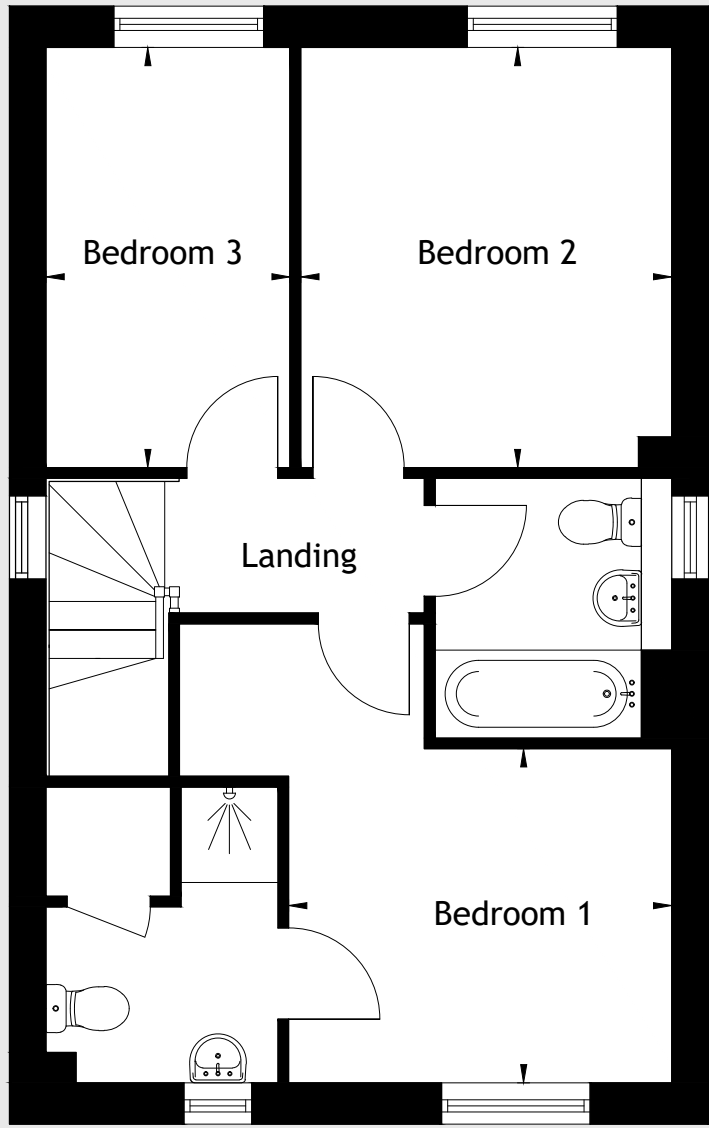

**Kitchen / Dining Room**

5.18m x 3.48m

17'0 x 11'5

**Living Room**

\* 2.87m x 5.00m

9'5 x 16'5

⊠ Indicates an appliance or space for an appliance  
Please see specification for full details.

\*Window to plot 35 only.

**Bedroom 1**  
3.18m x 2.77m  
10'5 x 9'1

**Bedroom 2**  
3.08m x 3.48m  
10'1 x 11'5

**Bedroom 3**  
2.03m x 3.48m  
6'8 x 11'5

\*Landing window to plots 17 & 37 only

\*Window to plots 31, 35, 36 & 39  
Please speak to the sales team for further information