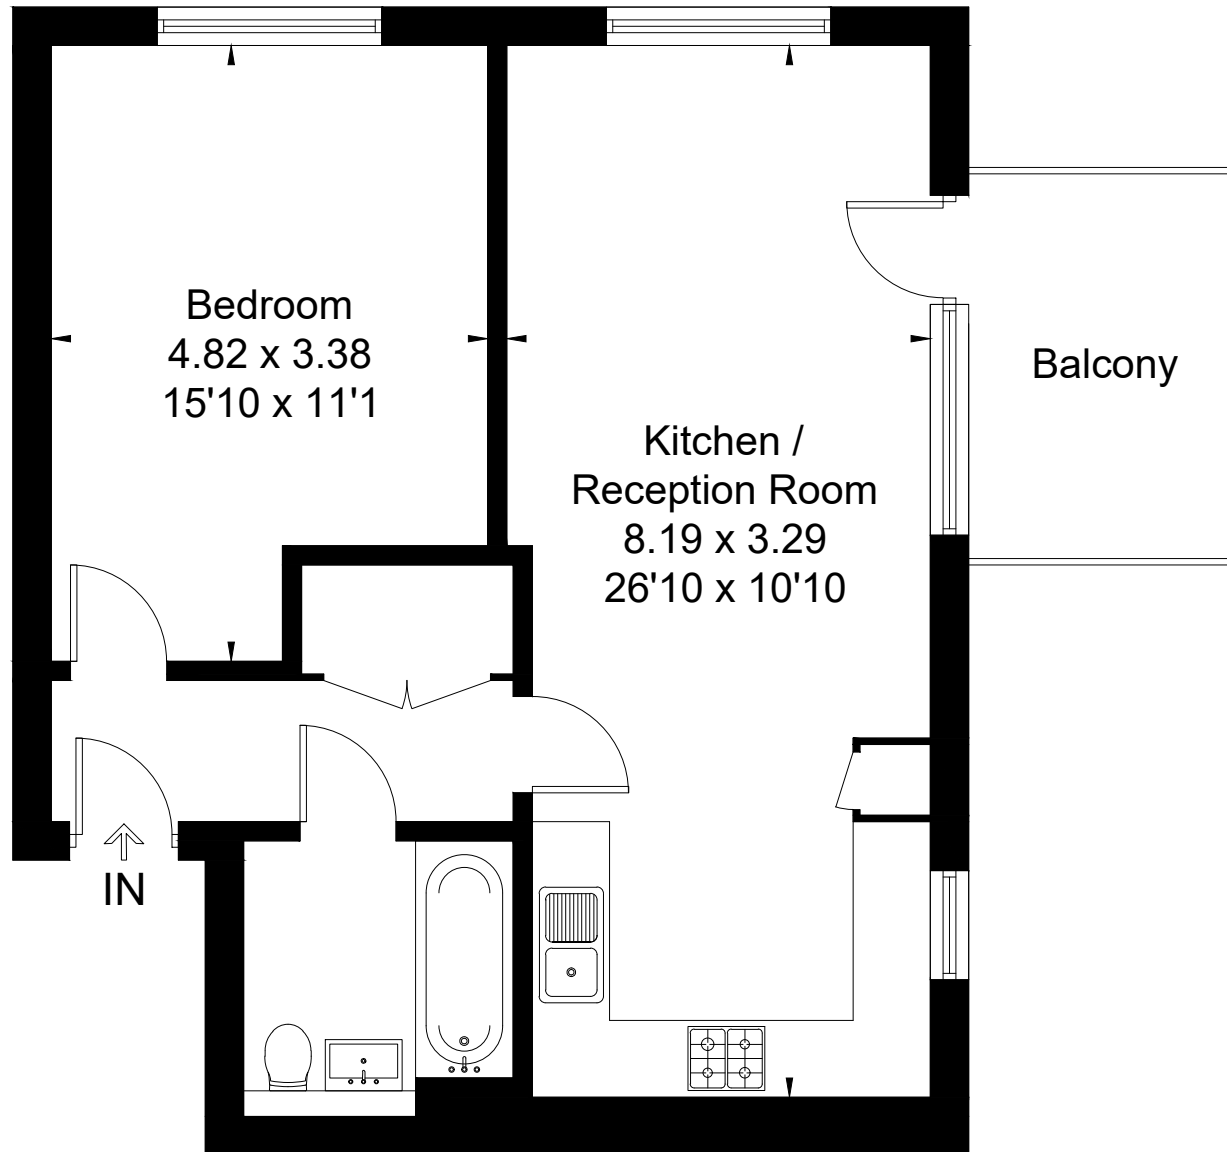

Approximate Floor Area = 53.4 sq m / 575 sq ft

Fifth Floor

This floor plan has been drawn in accordance with RICS Property Measurement 2nd edition.

All measurements, including the floor area, are approximate and for illustrative purposes only. @fourwalls-group.com #62009