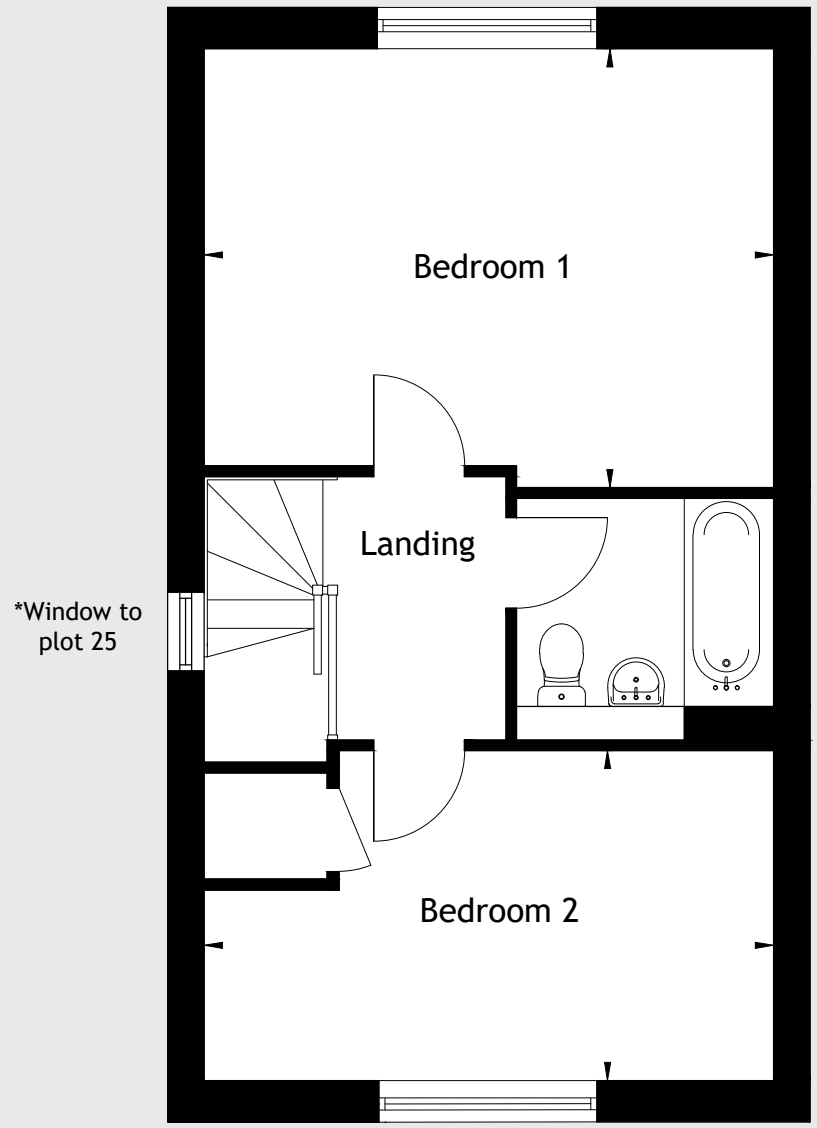

Living / Dining Room

4.73m x 5.13m

15'6 x 16'10

Kitchen

2.37m x 3.36m

7'9 x 11'0

⊠ Indicates an appliance or space for an appliance
Please see specification for full details.

*Window to plot 25

Bedroom 1
4.73m x 3.64m
15'6" x 11'11"

Bedroom 2
4.73m x 2.75m
15'6" x 9'0"