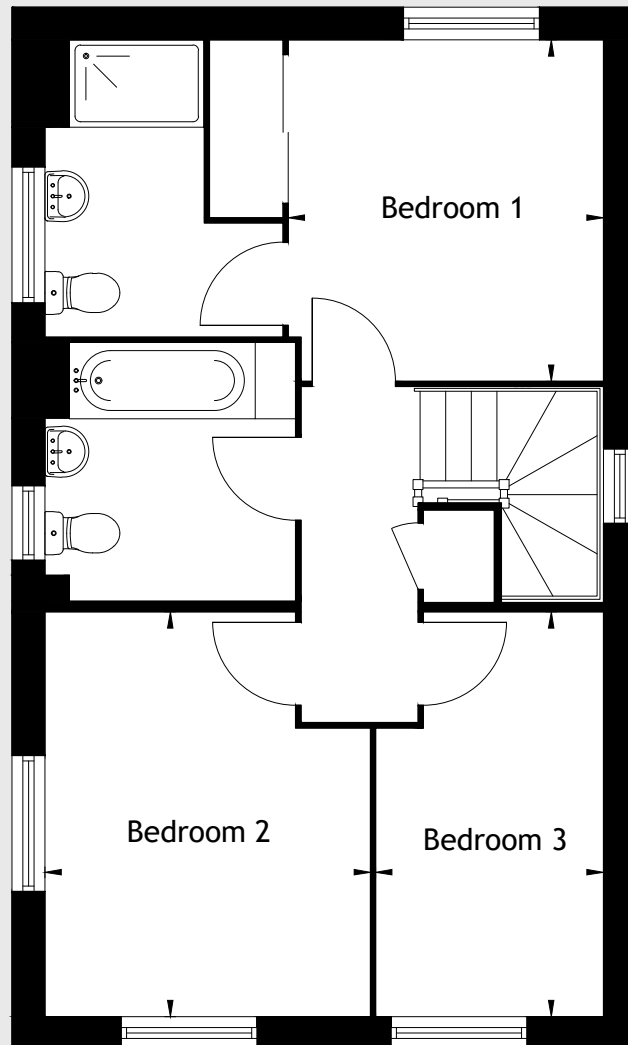

Kitchen
2.57m x 3.09m
8'5 x 10'2

Dining Room
2.51m x 2.74m
8'3 x 9'0

Living Room
5.07m x 3.68m
16'8 x 12'1

⊠ Indicates an appliance or space for an appliance. Please see specification for full details.

Bedroom 1
2.85m x 3.09m
9'4 x 10'2

Bedroom 2
2.95m x 3.68m
9'8 x 12'1

Bedroom 3
2.05m x 3.68m
6'9 x 12'1

*Window to plot 24 only.