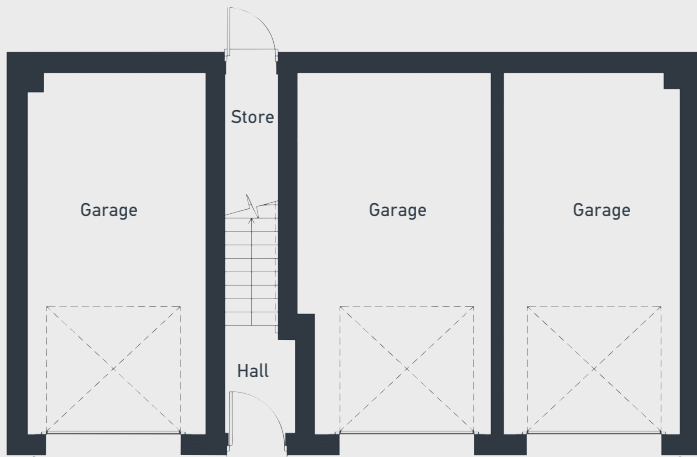

Whistle Wood

The Charlwood 2 bedroom home

Plots
75, 76

75 sq m / 803 sq ft

FIRST FLOOR

DIMENSIONS	m	ft
Living/Kitchen/Dining	6.09m x 4.21m	20'0" x 13'10"
Bedroom 1	4.82m x 3.48m	15'10" x 11'5"
Bedroom 2	4.82m x 3.12m	15'10" x 10'3"
Bathroom	2.11m x 1.95m	6'11" x 6'4"