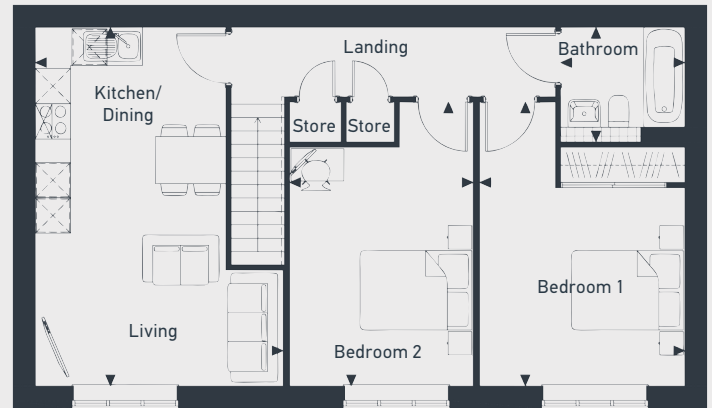

Whistle Wood

The Charlwood 2 bedroom home

Plots
75, 76

75 sq m / 803 sq ft

FIRST FLOOR

DIMENSIONS	m	ft
Living/Kitchen/Dining	6.09m x 4.21m	20'0" x 13'10"
Bedroom 1	4.82m x 3.48m	15'10" x 11'5"
Bedroom 2	4.82m x 3.12m	15'10" x 10'3"
Bathroom	2.11m x 1.95m	6'11" x 6'4"